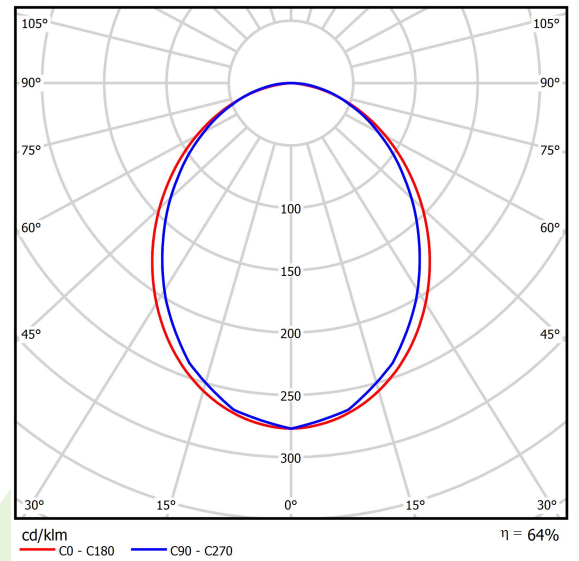

Product: X-LINE SLIM L-DOWN LED COMPACT 4000 PLX E 34 840 / L-1418MM S-1,5M

Index: 19.4190.2221.34

Description

The luminaire is made of aluminum profile. There is only lower half-space light distribution (L-DOWN). Comparing to the traditional X-Line LED Compact, size of the luminaire has been reduced, and all construction has been closed in a narrow 48 mm profile, which gives now a more elegant form of the product. The X-Line Slim Compact uses a PLX or Micro-PRM opal diffuser. All of this allows to manipulate light and create lighting systems, facilitating the creation of comfortable vision in the interiors and their aesthetic appearance. The X-Line Slim Compact luminaire is designed for mounting on suspensions.

Product information

Category	Compact
Family	X-LINE SLIM LED COMPACT
Name	X-LINE SLIM L-DOWN LED COMPACT 4000 PLX E 34 840 / L-1418MM S-1,5M
Index	19.4190.2221.34

Light and electrical data

Light source	LED
Luminous flux LED [lm]	4355
LED power [W]	24
Luminaire luminous flux [lm]	2794
Power of luminaire [W]	26
Luminaire's light efficiency [lm/W]	107,5
Color of the light [K]	4000
CRI	>80
SDCM (LED sources)	3
Beam angle [°]	(C0-C180) / (C90-C270) - 96,4° / 90,2°
Protection against electric shock	I
Protection degree	IP40
Voltage	220..240 V, 50..60 Hz
Lifetime of LED sources [h]	60000
Lx/By	L80/B10
Operating temperature range [°C]	5 ÷ 30
Driver	standard on/off (E)
Power factor cos φ	>0,95
Circuit load capacity	22 (B10), 34 (B16), 33 (C10), 54 (C16)

Mechanical data

Assembly	surface mounted on slings
Material	aluminum
Color	RAL 9016 (white)
Diffuser	PLX (PMMA opal)
Impact resistant	IK04
Weight [kg]	2,05
Dimensions [mm]	1418 x 48 x 70

A graph of light