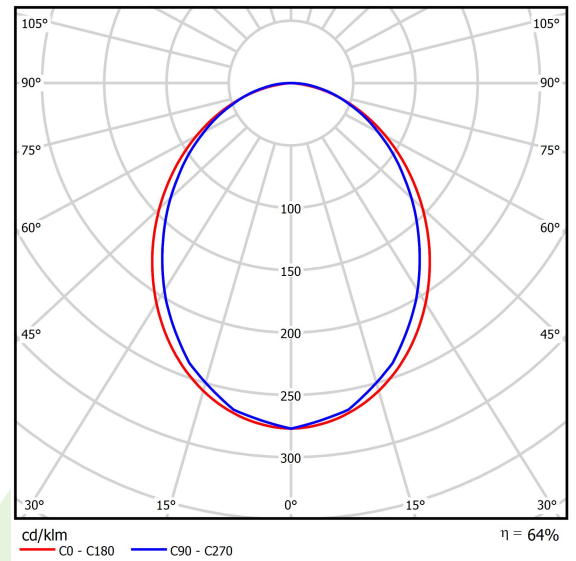

A graph of light