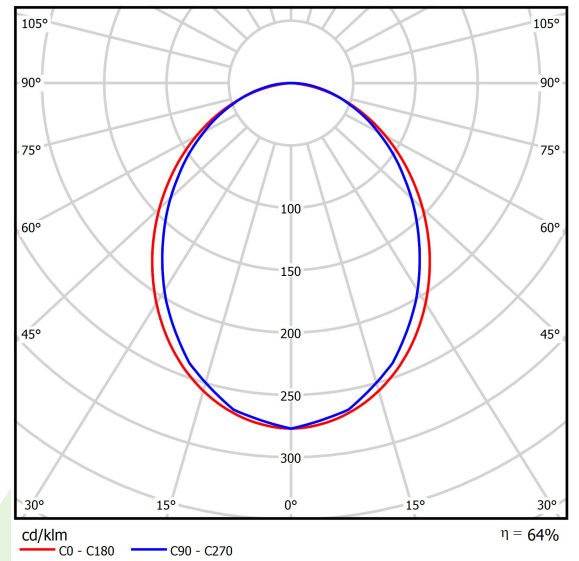

A graph of light