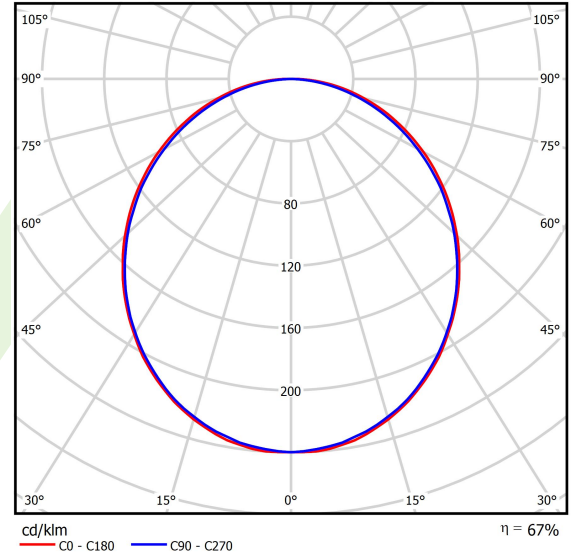

## Light and electrical data

Light source	LED
Luminous flux LED [lm]	6608
LED power [W]	33,7
Luminaire luminous flux [lm]	4405
Power of luminaire [W]	35,3
Luminaire's light efficiency [lm/W]	124,8
Color of the light [K]	3000
CRI	>80
SDCM (LED sources)	3
Beam angle [°]	(C0-C180) / (C90-C270) - 109° / 107,2°
Photobiological risk class (IEC/EN 62471)	RG0
Protection against electric shock	I
Protection degree	IP44
Voltage	220..240 V, 50..60 Hz
Lifetime of LED sources [h]	100000 (1) / 147000 (2)
Lx/By	L80/B10 (1) / L70/B50 (2)
Operating temperature range [°C]	5 ÷ 30
Driver	standard on/off (E)
Power factor cos φ	>0,95
Circuit load capacity	16 (B10), 26 (B16), 23 (C10), 37 (C16)

**A graph of light**