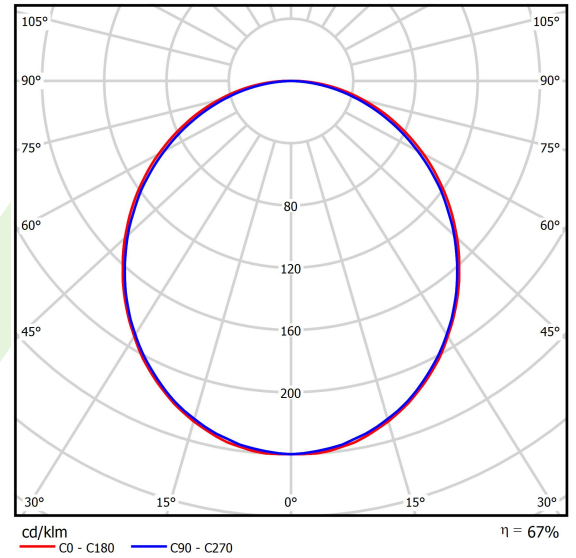

## Light and electrical data

Light source	LED
Luminous flux LED [lm]	6608
LED power [W]	33,7
Luminaire luminous flux [lm]	4405
Power of luminaire [W]	35,3
Luminaire's light efficiency [lm/W]	124,8
Color of the light [K]	3000
CRI	>80
SDCM (LED sources)	3
Beam angle [°]	(C0-C180) / (C90-C270) - 109° / 107,2°
Photobiological risk class (IEC/EN 62471)	RG0
Protection against electric shock	I
Protection degree	IP44
Voltage	220..240 V, 50..60 Hz
Lifetime of LED sources [h]	100000 (1) / 147000 (2)
Lx/By	L80/B10 (1) / L70/B50 (2)
Operating temperature range [°C]	5 ÷ 30
Driver	standard on/off (E)
Power factor cos φ	>0,95
Circuit load capacity	15 (B10), 25 (B16), 24 (C10), 38 (C16)

**A graph of light**