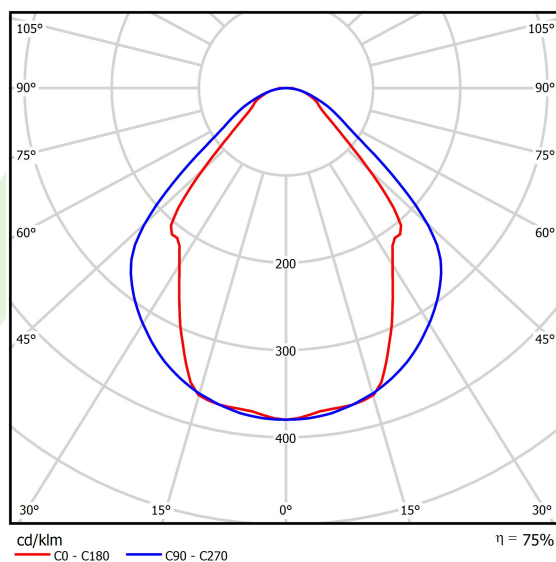

## Light and electrical data

Light source	LED
Luminous flux LED [lm]	3788
LED power [W]	20
Luminaire luminous flux [lm]	2853
Power of luminaire [W]	21,7
Luminaire's light efficiency [lm/W]	131,5
Color of the light [K]	3000
CRI	>80
SDCM (LED sources)	3
Beam angle [°]	(C0-C180) / (C90-C270) - 82,8° / 97,2°
Photobiological risk class (IEC/EN 62471)	RG0
Protection against electric shock	I
Protection degree	IP44
Voltage	220..240 V, 50..60 Hz
Lifetime of LED sources [h]	100000 (1) / 147000 (2)
Lx/By	L80/B10 (1) / L70/B50 (2)
Operating temperature range [°C]	5 ÷ 30
Driver	standard on/off (E)
Power factor cos φ	>0,95
Circuit load capacity	30 (B10), 48 (B16), 43 (C10), 70 (C16)

**A graph of light**