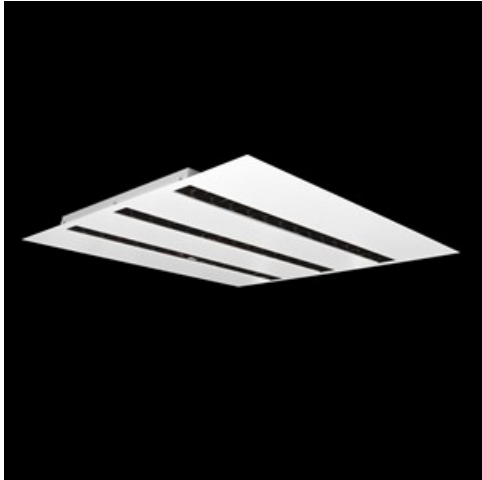

Product: DOMINO LOW UGR LED 6300 RASTER DAISY-BLACK-WIDE E 34 830 / 596X596

Index: 19.4100.4311.34

Description

LED luminaire dedicated to be mounted on suspended modular ceilings, cardboard suspended ceilings (using mounting clips or adaptive frame), directly on the ceiling (using ceiling sheet) or using ceiling sheet and suspensions. Equipped with highly efficient LED light sources. The Domino LOW UGR LED uses an anti-glare louvre which reduces glare and directs light precisely. Housing made of steel sheet. Standard colour of the luminaire is white. Significant diversity of the value of luminous flux. Colour rendering index CRI: 80.

Product information

Category	Recessed luminaires
Family	DOMINO LOW UGR LED
Name	DOMINO LOW UGR LED 6300 RASTER DAISY-BLACK-WIDE E 34 830 / 596X596
Index	19.4100.4311.34

Light and electrical data

Light source	LED
Luminous flux LED [lm]	6192,9
LED power [W]	33,9
Luminaire luminous flux [lm]	5139
Power of luminaire [W]	38
Luminaire's light efficiency [lm/W]	135,2
Color of the light [K]	3000
CRI	>80
SDCM (LED sources)	3
Beam angle [°]	(C0-C180) / (C90-C270) - 72,6° / 74,4°
Protection against electric shock	II
Protection degree	IP20
Voltage	220..240 V, 50..60 Hz
Lifetime of LED sources [h]	100000 (1) / 147000 (2)
Lx/By	L80/B10 (1) / L70/B10 (2)
Operating temperature range [°C]	5 ÷ 30
Driver	standard on/off (E)
Power factor cos φ	>0,95
Circuit load capacity	38 (B10), 62 (B16), 64 (C10), 103 (C16)

Mechanical data

Assembly	mounted in module ceilings, plasterboard ceilings, directly on the ceiling or using the slings
Material	steel sheet
Color	RAL 9016 (white)
Diffuser	RASTER (anti-glare louvre)
Impact resistant	IK04
Dimensions [mm]	596 x 596 x 23
Mounting hole [mm]	585 x 585