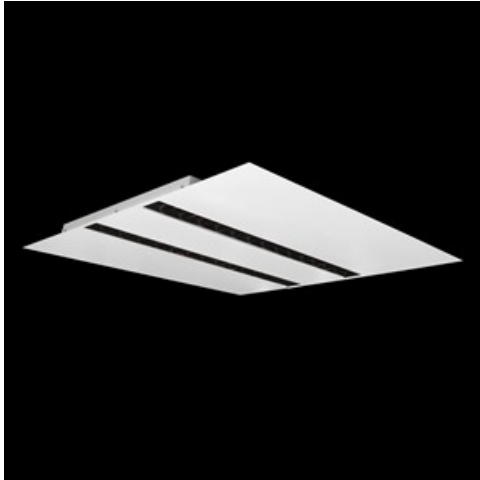

**Product:** DOMINO LOW UGR LED 4200 RASTER DAISY-BLACK-WIDE E 34 830 / 596X596

**Index:** 19.4100.4211.34

## Description

LED luminaire dedicated to be mounted on suspended modular ceilings, cardboard suspended ceilings (using mounting clips or adaptive frame), directly on the ceiling (using ceiling sheet) or using ceiling sheet and suspensions. Equipped with highly efficient LED light sources. The Domino LOW UGR LED uses an anti-glare louvre which reduces glare and directs light precisely. Housing made of steel sheet. Standard colour of the luminaire is white. Significant diversity of the value of luminous flux. Colour rendering index CRI: 80.