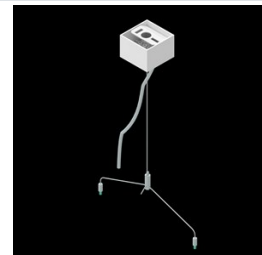

Index 6E1-500KW341P-5Y

Name SUSPENSION NEW TYPE-G 34
LENGHT 1,5M WIRE 5X 1-POINT
TYPE-Y