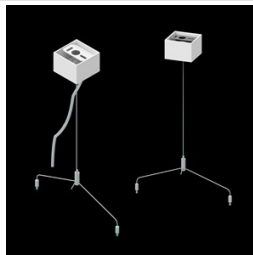

Index 19.3272.0101.34

Name SUSPENSION NEW TYPE-G+H
34 LENGHT 1,5M WIRE 3X SET
TYPE-Y