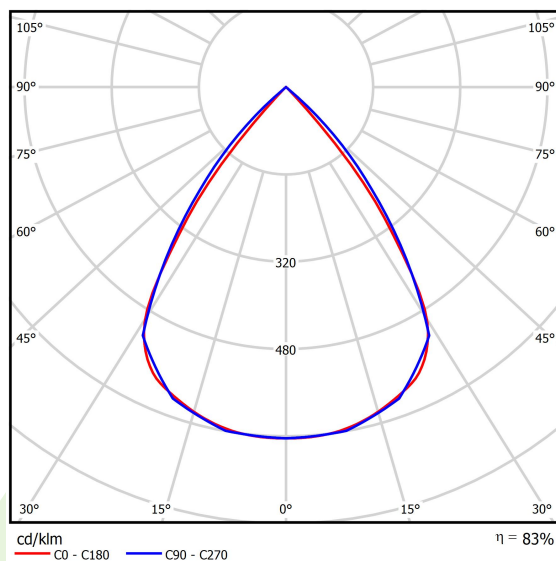

## Light and electrical data

Light source	<b>LED</b>
Luminous flux LED [lm]	<b>4128</b>
LED power [W]	<b>22,6</b>
Luminaire luminous flux [lm]	<b>3425</b>
Power of luminaire [W]	<b>25,3</b>
Luminaire's light efficiency [lm/W]	<b>135,4</b>
Color of the light [K]	<b>3000</b>
CRI	<b>&gt;80</b>
SDCM (LED sources)	<b>3</b>
Beam angle [°]	<b>(C0-C180) / (C90-C270) - 72,6° / 74,4°</b>
Protection against electric shock	<b>II</b>
Protection degree	<b>IP20</b>
Voltage	<b>220..240 V, 50..60 Hz</b>
Lifetime of LED sources [h]	<b>100000 (1) / 147000 (2)</b>
Lx/By	<b>L80/B10 (1) / L70/B10 (2)</b>
Operating temperature range [°C]	<b>5 ÷ 30</b>
Driver	<b>standard on/off (E)</b>
Power factor cos φ	<b>&gt;0,95</b>
Circuit load capacity	<b>31 (B10), 49 (B16), 51 (C10), 82 (C16)</b>

## A graph of light