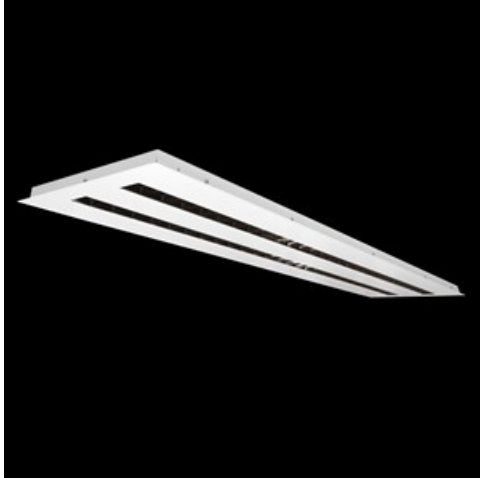

Product: DOMINO LOW UGR LED 8400 RASTER DAISY-BLACK-WIDE E 34 840 / 1196X296

Index: 19.4100.3421.34

Description

LED luminaire dedicated to be mounted on suspended modular ceilings, cardboard suspended ceilings (using mounting clips or adaptive frame), directly on the ceiling (using ceiling sheet) or using ceiling sheet and suspensions. Equipped with highly efficient LED light sources. The Domino LOW UGR LED uses an anti-glare louvre which reduces glare and directs light precisely. Housing made of steel sheet. Standard colour of the luminaire is white. Significant diversity of the value of luminous flux. Colour rendering index CRI: 80.

Product information

Category	Recessed luminaires
Family	DOMINO LOW UGR LED
Name	DOMINO LOW UGR LED 8400 RASTER DAISY-BLACK-WIDE E 34 840 / 1196X296
Index	19.4100.3421.34

Light and electrical data

Light source	LED
Luminous flux LED [lm]	8946
LED power [W]	45,2
Luminaire luminous flux [lm]	7423
Power of luminaire [W]	50,6
Luminaire's light efficiency [lm/W]	146,7
Color of the light [K]	4000
CRI	>80
SDCM (LED sources)	3
Beam angle [°]	(C0-C180) / (C90-C270) - 72,6° / 74,4°
Protection against electric shock	II
Protection degree	IP20
Voltage	220..240 V, 50..60 Hz
Lifetime of LED sources [h]	100000 (1) / 147000 (2)
Lx/By	L80/B10 (1) / L70/B10 (2)
Operating temperature range [°C]	5 ÷ 30
Driver	standard on/off (E)
Power factor cos φ	>0,95
Circuit load capacity	8 (B10), 15 (B16), 15 (C10), 29 (C16)

Mechanical data

Assembly	mounted in module ceilings, plasterboard ceilings, directly on the ceiling or using the slings
Material	steel sheet
Color	RAL 9016 (white)
Diffuser	RASTER (anti-glare louvre)
Impact resistant	IK04
Dimensions [mm]	1196 x 296 x 23
Mounting hole [mm]	1210 x 310