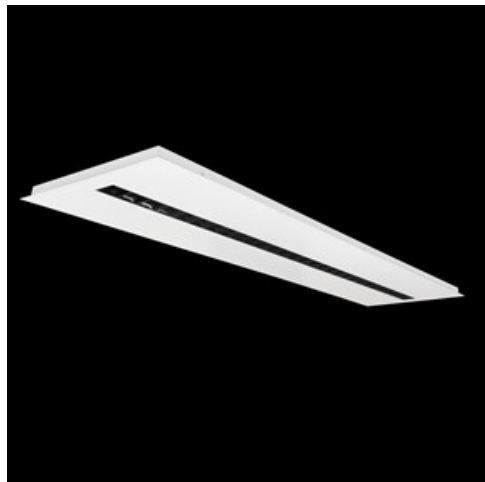

**Product:** DOMINO LOW UGR LED 4200 RASTER DAISY-BLACK-WIDE E 34 840 / 1196X296

**Index:** 19.4100.3221.34

## Description

LED luminaire dedicated to be mounted on suspended modular ceilings, cardboard suspended ceilings (using mounting clips or adaptive frame), directly on the ceiling (using ceiling sheet) or using ceiling sheet and suspensions. Equipped with highly efficient LED light sources. The Domino LOW UGR LED uses an anti-glare louvre which reduces glare and directs light precisely. Housing made of steel sheet. Standard colour of the luminaire is white. Significant diversity of the value of luminous flux. Colour rendering index CRI: 80.

## Product information

Category	Recessed luminaires
Family	DOMINO LOW UGR LED
Name	DOMINO LOW UGR LED 4200 RASTER DAISY-BLACK-WIDE E 34 840 / 1196X296
Index	19.4100.3221.34

## Mechanical data

Assembly	mounted in module ceilings, plasterboard ceilings, directly on the ceiling or using the slings
Material	steel sheet
Color	RAL 9016 (white)
Diffuser	RASTER (anti-glare louvre)
Impact resistant	IK04
Dimensions [mm]	1196 x 296 x 23
Mounting hole [mm]	1210 x 310