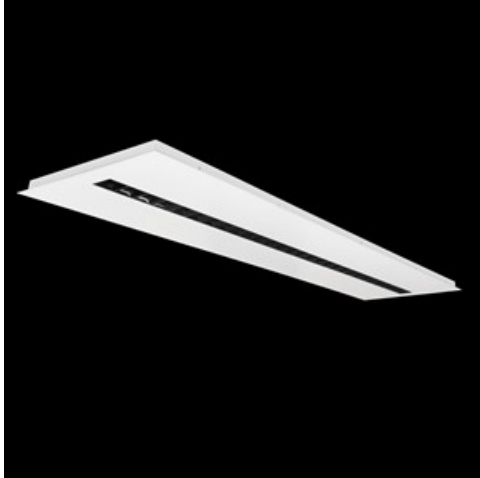

Product: DOMINO LOW UGR LED 4200 RASTER DAISY-BLACK-WIDE EDD 34 830 / 1196X296

Index: 19.4100.3213.34

Description

LED luminaire dedicated to be mounted on suspended modular ceilings, cardboard suspended ceilings (using mounting clips or adaptive frame), directly on the ceiling (using ceiling sheet) or using ceiling sheet and suspensions. Equipped with highly efficient LED light sources. The Domino LOW UGR LED uses an anti-glare louvre which reduces glare and directs light precisely. Housing made of steel sheet. Standard colour of the luminaire is white. Significant diversity of the value of luminous flux. Colour rendering index CRI: 80.

Product information

Category	Recessed luminaires
Family	DOMINO LOW UGR LED
Name	DOMINO LOW UGR LED 4200 RASTER DAISY-BLACK-WIDE EDD 34 830 / 1196X296
Index	19.4100.3213.34

Light and electrical data

Light source	LED
Luminous flux LED [lm]	4128
LED power [W]	22,6
Luminaire luminous flux [lm]	3425
Power of luminaire [W]	25,3
Luminaire's light efficiency [lm/W]	135,4
Color of the light [K]	3000
CRI	>80
SDCM (LED sources)	3
Beam angle [°]	(C0-C180) / (C90-C270) - 72,6° / 74,4°
Protection against electric shock	II
Protection degree	IP20
Voltage	220..240 V, 50..60 Hz
Lifetime of LED sources [h]	100000 (1) / 147000 (2)
Lx/By	L80/B10 (1) / L70/B10 (2)
Operating temperature range [°C]	5 ÷ 30
Driver	DIM DALI (EDD)
Power factor cos φ	>0,95
Circuit load capacity	50 (B10), 80 (B16), 61 (C10), 98 (C16)

Mechanical data

Assembly	mounted in module ceilings, plasterboard ceilings, directly on the ceiling or using the slings
Material	steel sheet
Color	RAL 9016 (white)
Diffuser	RASTER (anti-glare louvre)
Impact resistant	IK04
Dimensions [mm]	1196 x 296 x 23
Mounting hole [mm]	1210 x 310