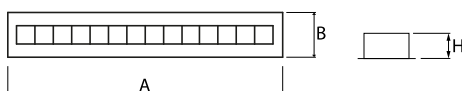

Product: DOMINO LOW UGR LED 2100 RASTER DAISY-BLACK-WIDE E 34 830 / 596X75

Index: 19.4100.2111.34

Description

LED luminaire dedicated to be mounted on suspended modular ceilings or cardboard suspended ceilings (using mounting clips or adaptive frame). Equipped with highly efficient LED light sources. The Domino LOW UGR LED uses an anti-glare louvre which reduces glare and directs light precisely. Housing made of steel sheet. Standard colour of the luminaire is white. Significant diversity of the value of luminous flux. Colour rendering index CRI: 80.

Product information

Category	Recessed luminaires
Family	DOMINO LOW UGR LED
Name	DOMINO LOW UGR LED 2100 RASTER DAISY-BLACK-WIDE E 34 830 / 596X75
Index	19.4100.2111.34

Light and electrical data

Light source	LED
Luminous flux LED [lm]	2064,3
LED power [W]	11,3
Luminaire luminous flux [lm]	1713
Power of luminaire [W]	12,7
Luminaire's light efficiency [lm/W]	134,9
Color of the light [K]	3000
CRI	>80
SDCM (LED sources)	3
Beam angle [°]	(C0-C180) / (C90-C270) - 72,6° / 74,4°
Protection against electric shock	II
Protection degree	IP20
Voltage	220..240 V, 50..60 Hz
Lifetime of LED sources [h]	100000 (1) / 147000 (2)
Lx/By	L80/B10 (1) / L70/B10 (2)
Operating temperature range [°C]	5 ÷ 30
Driver	standard on/off (E)
Power factor cos φ	>0,95
Circuit load capacity	40 (B10), 60 (B16), 64 (C10), 102 (C16)

Mechanical data

Assembly	mounted in module ceilings, as well as plasterboard ceilings
Material	steel sheet
Color	RAL 9016 (white)
Diffuser	RASTER (anti-glare louvre)
Impact resistant	IK04
Dimensions [mm]	596 x 75 x 50
Mounting hole [mm]	575 x 65