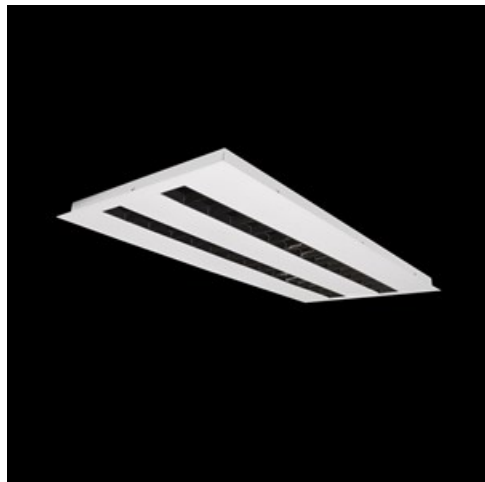

Product: DOMINO LOW UGR LED 4200 RASTER DAISY-BLACK-WIDE E 34 840 / 596X296

Index: 19.4100.1221.34

Description

LED luminaire dedicated to be mounted on suspended modular ceilings, cardboard suspended ceilings (using mounting clips or adaptive frame), directly on the ceiling (using ceiling sheet) or using ceiling sheet and suspensions. Equipped with highly efficient LED light sources. The Domino LOW UGR LED uses an anti-glare louvre which reduces glare and directs light precisely. Housing made of steel sheet. Standard colour of the luminaire is white. Significant diversity of the value of luminous flux. Colour rendering index CRI: 80.

Product information

Category	Recessed luminaires
Family	DOMINO LOW UGR LED
Name	DOMINO LOW UGR LED 4200 RASTER DAISY-BLACK-WIDE E 34 840 / 596X296
Index	19.4100.1221.34

Light and electrical data

Light source	LED
Luminous flux LED [lm]	4474
LED power [W]	22,6
Luminaire luminous flux [lm]	3713
Power of luminaire [W]	25,3
Luminaire's light efficiency [lm/W]	146,8
Color of the light [K]	4000
CRI	>80
SDCM (LED sources)	3
Beam angle [°]	(C0-C180) / (C90-C270) - 72,6° / 74,4°
Protection against electric shock	II
Protection degree	IP20
Voltage	220..240 V, 50..60 Hz
Lifetime of LED sources [h]	100000 (1) / 147000 (2)
Lx/By	L80/B10 (1) / L70/B10 (2)
Operating temperature range [°C]	5 ÷ 30
Driver	standard on/off (E)
Power factor cos φ	>0,95
Circuit load capacity	31 (B10), 49 (B16), 51 (C10), 82 (C16)

Mechanical data

Assembly	mounted in module ceilings, plasterboard ceilings, directly on the ceiling or using the slings
Material	steel sheet
Color	RAL 9016 (white)
Diffuser	RASTER (anti-glare louvre)
Impact resistant	IK04
Dimensions [mm]	596 x 296 x 23
Mounting hole [mm]	585 x 285