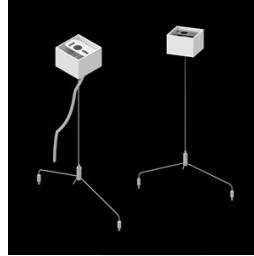

Product: DOMINO LOW UGR LED 2100 RASTER DAISY-BLACK-WIDE E 34 830 / 596X296

Index: 19.4100.1111.34

Description

LED luminaire dedicated to be mounted on suspended modular ceilings, cardboard suspended ceilings (using mounting clips or adaptive frame), directly on the ceiling (using ceiling sheet) or using ceiling sheet and suspensions. Equipped with highly efficient LED light sources. The Domino LOW UGR LED uses an anti-glare louvre which reduces glare and directs light precisely. Housing made of steel sheet. Standard colour of the luminaire is white. Significant diversity of the value of luminous flux. Colour rendering index CRI: 80.

Mechanical data

| | |
|--------------------|---|
| Assembly | mounted in module ceilings, plasterboard ceilings, directly on the ceiling or using the slings |
| Material | steel sheet |
| Color | RAL 9016 (white) |
| Diffuser | RASTER (anti-glare louvre) |
| Impact resistant | IK04 |
| Dimensions [mm] | 596 x 296 x 23 |
| Mounting hole [mm] | 585 x 285 |

A graph of light

Accessories

Index 19.3200.0001.00

Name DOMINO LOW UGR LED
2100/4200/6300 mounting clips
set for plasterboard ceiling /
596X596 / 596X296 / 1196X75 /
596X75

Index 19.3200.0006.34

Name DOMINO LOW UGR LED ceiling
sheet-suspension E 34 /
596X296

Index 19.3272.0101.34

Name SUSPENSION NEW TYPE-G+H
34 LENGHT 1,5M WIRE 3X SET
TYPE-Y

Index 6E1-500KW341P-5Y

Name SUSPENSION NEW TYPE-G 34
LENGHT 1,5M WIRE 5X 1-POINT
TYPE-Y

Index 6E1-8670-B-Y-1,5

Name SUSPENSION NEW TYPE-L
LENGHT-1,5 METER WITHOUT
WIRE 1-POINT TYPE-Y