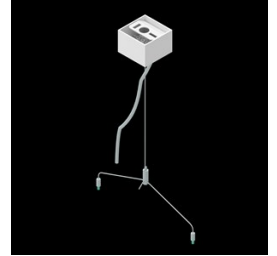

Index 6E1-500KW341P-5Y

Name SUSPENSION NEW TYPE-G 34
LENGHT 1,5M WIRE 5X 1-POINT
TYPE-Y