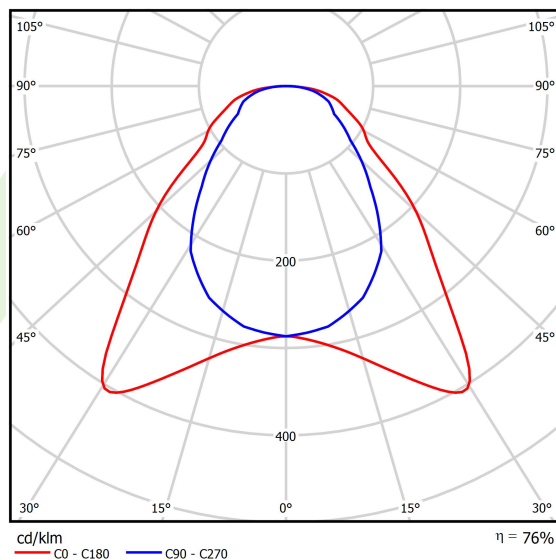

## Light and electrical data

Light source	<b>LED</b>
Luminous flux LED [lm]	<b>9274</b>
LED power [W]	<b>55</b>
Luminaire luminous flux [lm]	<b>7020</b>
Power of luminaire [W]	<b>65</b>
Luminaire's light efficiency [lm/W]	<b>108</b>
Color of the light [K]	<b>4000</b>
CRI	<b>&gt;80</b>
SDCM (LED sources)	<b>3</b>
Beam angle [°]	<b>(C0-C180) / (C90-C270) - 93° / 82,6°</b>
Photobiological risk class (IEC/EN 62471)	<b>RG0</b>
Protection against electric shock	<b>II</b>
Protection degree	<b>IP20/54</b>
Voltage	<b>220..240 V, 50..60 Hz</b>
Lifetime of LED sources [h]	<b>70000 (1) / 56000 (2)</b>
Lx/By	<b>L70/B10 (1) / L80/B10 (2)</b>
Operating temperature range [°C]	<b>5 ÷ 30</b>
Driver	<b>DIM DALI (EDD)</b>
Power factor cos φ	<b>&gt;0,95</b>
Circuit load capacity	<b>10 (B10), 16 (B16), 16(C10), 26 (C16)</b>

## A graph of light