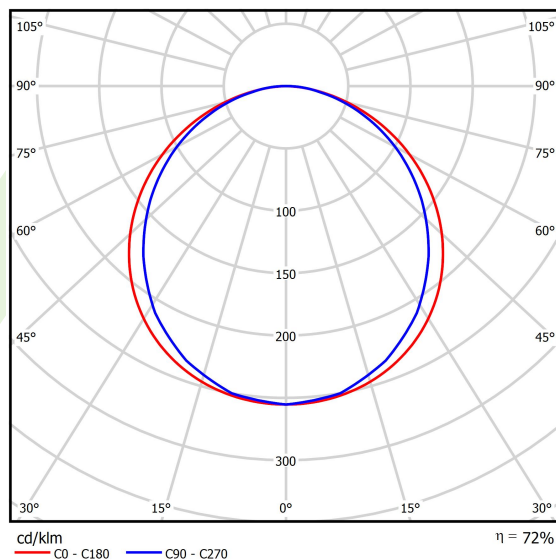

Mechanical data

Assembly	mounted in module ceilings, plasterboard ceilings or directly on the ceiling
Material	aluminum
Color	RAL 9016 (white)
Diffuser	PLX (PMMA opal)
Impact resistant	IK04
Weight [kg]	3,61
Dimensions [mm]	596 x 596 x 11

A graph of light

Accessories

Index 2C1A7392-34R

Name EUROPANEL / RIM COMPACT
LED RECESSED ACCESSORIES
34 / 600X600

Index 01ARTLUNCNW6

Name EUROPANEL / RIM COMPACT
LED SURFACE ACCESSORIES
STANDARD 34 / 600X600

Index 01ARTBLUNCNW6

Name EUROPANEL / RIM COMPACT
LED SURFACE ACCESSORIES
BASIC 34 / 600X600