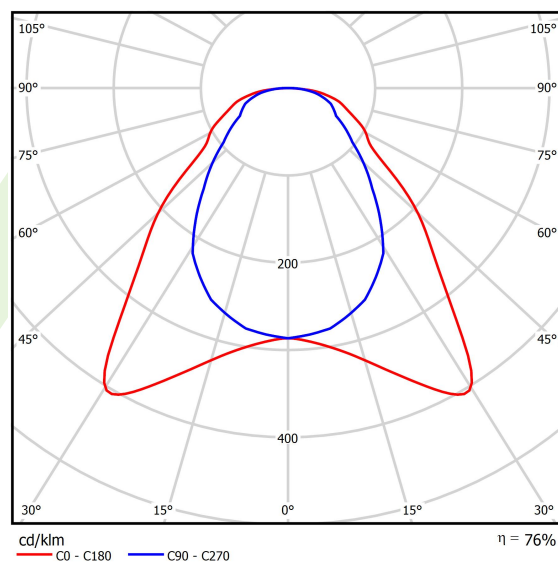

## Light and electrical data

Light source	<b>LED</b>
Luminous flux LED [lm]	<b>9274</b>
LED power [W]	<b>55</b>
Luminaire luminous flux [lm]	<b>7020</b>
Power of luminaire [W]	<b>65</b>
Luminaire's light efficiency [lm/W]	<b>108</b>
Color of the light [K]	<b>4000</b>
CRI	<b>&gt;80</b>
SDCM (LED sources)	<b>3</b>
Beam angle [°]	<b>(C0-C180) / (C90-C270) - 93° / 82,6°</b>
Photobiological risk class (IEC/EN 62471)	<b>RG0</b>
Protection against electric shock	<b>II</b>
Protection degree	<b>IP20/44</b>
Voltage	<b>220..240 V, 50..60 Hz</b>
Lifetime of LED sources [h]	<b>70000 (1) / 56000 (2)</b>
Lx/By	<b>L70/B10 (1) / L80/B10 (2)</b>
Operating temperature range [°C]	<b>5 ÷ 30</b>
Driver	<b>standard on/off (E)</b>
Power factor cos φ	<b>&gt;0,95</b>
Circuit load capacity	<b>16 (B10), 28 (B16), 26(C10), 46 (C16)</b>

## A graph of light