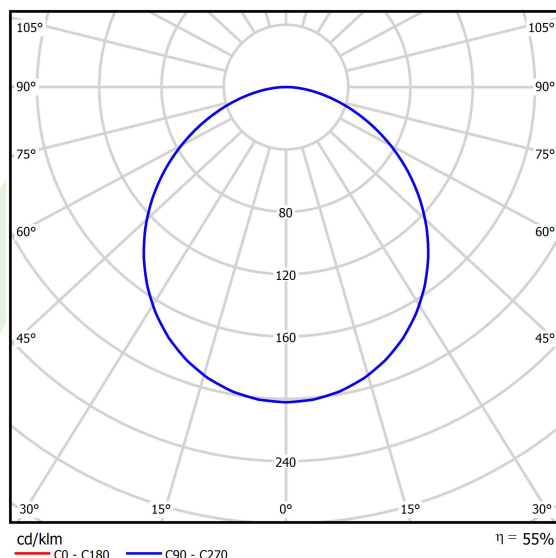

## Light and electrical data

Light source	LED
Luminous flux LED [lm]	25740
LED power [W]	181
Luminaire luminous flux [lm]	14057
Power of luminaire [W]	200
Luminaire's light efficiency [lm/W]	70,3
Color of the light [K]	4000
CRI	>80
SDCM (LED sources)	3
Beam angle [°]	(C0-C180) / (C90-C270) - 107° / 107°
Photobiological risk class (IEC/EN 62471)	RG0
Protection against electric shock	I
Protection degree	IP20
Voltage	220..240 V, 50..60 Hz
Lifetime of LED sources [h]	60000
Lx/By	L80/B10
Operating temperature range [°C]	5 ÷ 30
Driver	standard on/off (E)
Power factor cos φ	>0,95
Circuit load capacity	2 (B10), 3 (B16), 3 (C10), 6 (C16)

## A graph of light