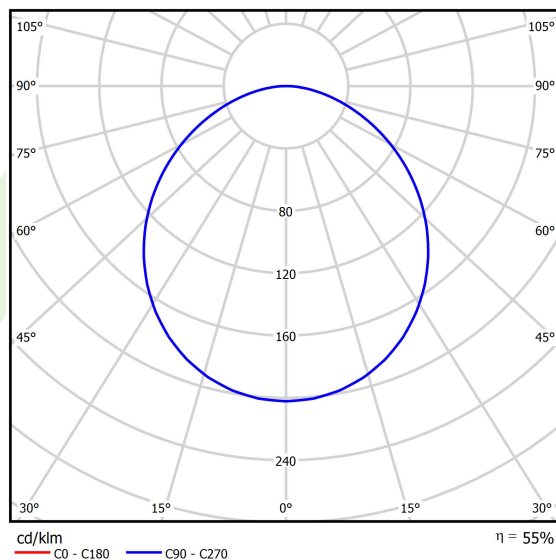

Mechanical data

Assembly	directly mounted to ceiling construction or surface mounted on slings
Material	steel sheet
Color	RAL 9016 (white)
Diffuser	white fabric based on PCV
Impact resistant	IK04
Weight [kg]	10,7
Dimensions [mm]	740 x 740 x 60

A graph of light

Accessories

Index 6E1-8670-B-1,5

Name SUSPENSION NEW TYPE-E
LENGHT-1,5 METER WITHOUT
WIRE 1-POINT

Index 6E1-5000KW1P-3

Name SUSPENSION NEW TYPE-J 34
LENGHT 1,5M WIRE 3X 1-POINT