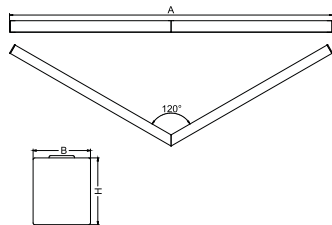

## Light and electrical data

Light source	LED
Luminous flux LED [lm]	5051
LED power [W]	26,6
Luminaire luminous flux [lm]	3804
Power of luminaire [W]	28,2
Luminaire's light efficiency [lm/W]	134,9
Color of the light [K]	3000
CRI	>80
SDCM (LED sources)	3
Beam angle [°]	(C0-C180) / (C90-C270) - 82,8° / 97,2°
Protection against electric shock	I
Protection degree	IP20
Voltage	220..240 V, 50..60 Hz
Lifetime of LED sources [h]	100000 (1) / 147000 (2)
Lx/By	L80/B10 (1) / L70/B50 (2)
Operating temperature range [°C]	5 ÷ 30
Driver	standard on/off (E)
Power factor cos φ	>0,95
Circuit load capacity	30 (B10), 48 (B16), 43 (C10), 70 (C16)

## Mechanical data

Assembly	directly mounted to ceiling construction or surface mounted on slings
Material	aluminum
Color	anodised aluminum
Diffuser	Micro-PRM (micro-prismatic diffuser PMMA)
Impact resistant	IK04
Dimensions [mm]	1150/1150 x 63 x 74