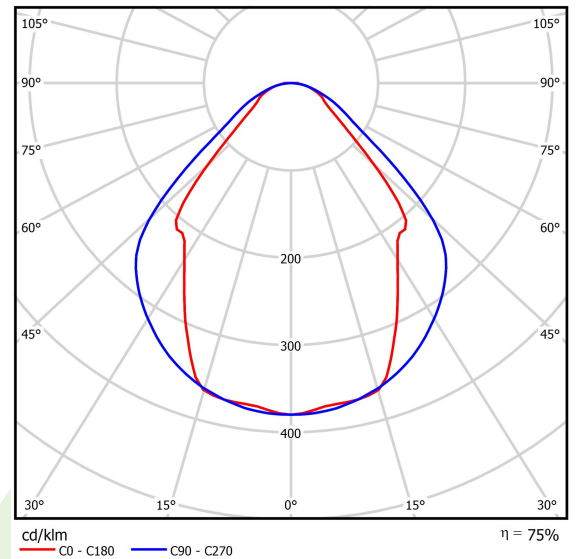

## Light and electrical data

Light source	LED
Luminous flux LED [lm]	4406
LED power [W]	23,4
Luminaire luminous flux [lm]	3319
Power of luminaire [W]	24,7
Luminaire's light efficiency [lm/W]	134,4
Color of the light [K]	3000
CRI	>80
SDCM (LED sources)	3
Beam angle [°]	(C0-C180) / (C90-C270) - 82,8° / 97,2°
Protection against electric shock	I
Protection degree	IP20
Voltage	220..240 V, 50..60 Hz
Lifetime of LED sources [h]	100000 (1) / 147000 (2)
Lx/By	L80/B10 (1) / L70/B50 (2)
Operating temperature range [°C]	5 ÷ 30
Driver	standard on/off (E)
Power factor cos φ	>0,95
Circuit load capacity	30 (B10), 48 (B16), 43 (C10), 70 (C16)

## A graph of light