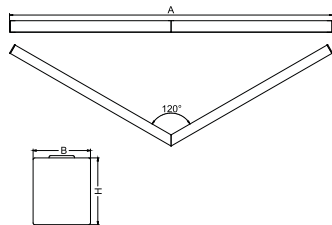

## Light and electrical data

Light source	LED
Luminous flux LED [lm]	2525
LED power [W]	13,3
Luminaire luminous flux [lm]	1902
Power of luminaire [W]	14,4
Luminaire's light efficiency [lm/W]	132,1
Color of the light [K]	3000
CRI	>80
SDCM (LED sources)	3
Beam angle [°]	(C0-C180) / (C90-C270) - 82,8° / 97,2°
Protection against electric shock	I
Protection degree	IP20
Voltage	220..240 V, 50..60 Hz
Lifetime of LED sources [h]	100000 (1) / 147000 (2)
Lx/By	L80/B10 (1) / L70/B50 (2)
Operating temperature range [°C]	5 ÷ 30
Driver	standard on/off (E)
Power factor cos φ	>0,95
Circuit load capacity	46 (B10), 74 (B16), 72 (C10), 115 (C16)

## Mechanical data

Assembly	directly mounted to ceiling construction or surface mounted on slings
Material	aluminum
Color	anodised aluminum
Diffuser	Micro-PRM (micro-prismatic diffuser PMMA)
Impact resistant	IK04
Weight [kg]	2,78
Dimensions [mm]	590/590 x 63 x 74