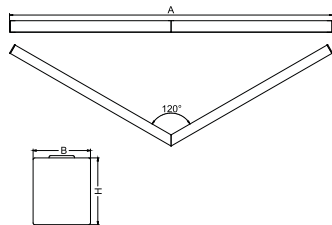

## Light and electrical data

Light source	LED
Luminous flux LED [lm]	4565
LED power [W]	23,4
Luminaire luminous flux [lm]	3043
Power of luminaire [W]	24,7
Luminaire's light efficiency [lm/W]	123,2
Color of the light [K]	4000
CRI	>80
SDCM (LED sources)	3
Beam angle [°]	(C0-C180) / (C90-C270) - 109° / 107,2°
Protection against electric shock	I
Protection degree	IP20
Voltage	220..240 V, 50..60 Hz
Lifetime of LED sources [h]	100000 (1) / 147000 (2)
Lx/By	L80/B10 (1) / L70/B50 (2)
Operating temperature range [°C]	5 ÷ 30
Driver	standard on/off (E)
Power factor cos φ	>0,95
Circuit load capacity	30 (B10), 48 (B16), 43 (C10), 70 (C16)

## Mechanical data

Assembly	directly mounted to ceiling construction or surface mounted on slings
Material	aluminum
Color	anodised aluminum
Diffuser	PLX (PMMA opal)
Impact resistant	IK04
Dimensions [mm]	590/590 x 63 x 74