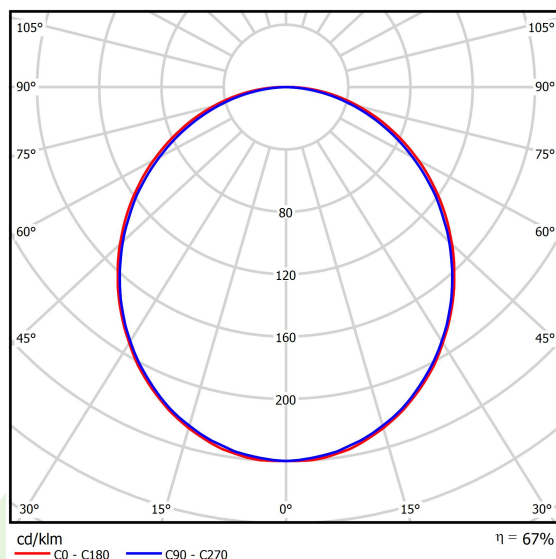

## Light and electrical data

Light source	LED
Luminous flux LED [lm]	4565
LED power [W]	23,4
Luminaire luminous flux [lm]	3043
Power of luminaire [W]	24,7
Luminaire's light efficiency [lm/W]	123,2
Color of the light [K]	4000
CRI	>80
SDCM (LED sources)	3
Beam angle [°]	(C0-C180) / (C90-C270) - 109° / 107,2°
Protection against electric shock	I
Protection degree	IP20
Voltage	220..240 V, 50..60 Hz
Lifetime of LED sources [h]	100000 (1) / 147000 (2)
Lx/By	L80/B10 (1) / L70/B50 (2)
Operating temperature range [°C]	5 ÷ 30
Driver	standard on/off (E)
Power factor cos φ	>0,95
Circuit load capacity	30 (B10), 48 (B16), 43 (C10), 70 (C16)

## A graph of light