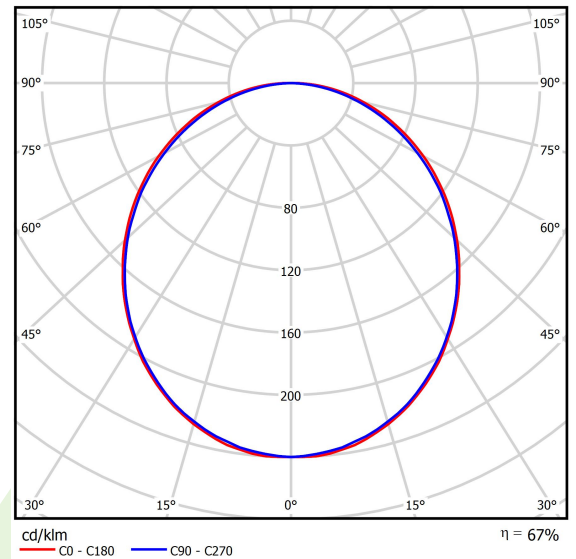

A graph of light