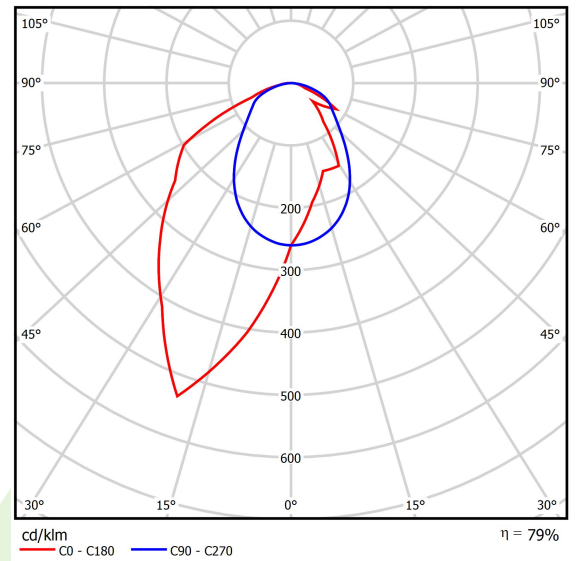

A graph of light