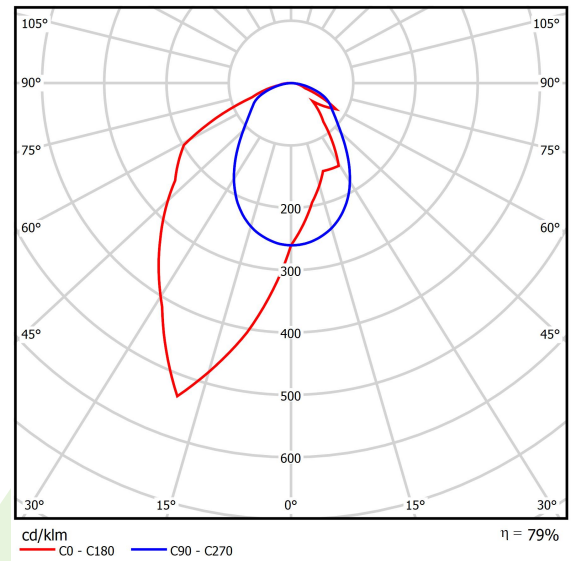

A graph of light