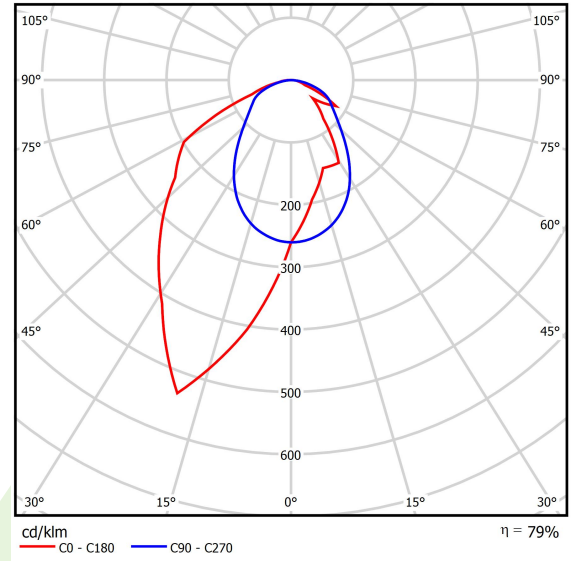

A graph of light