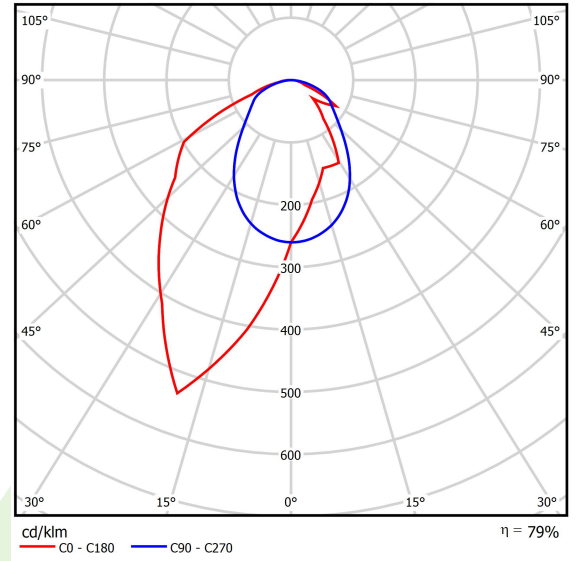

## Light and electrical data

Light source	LED
Luminous flux LED [lm]	4565
LED power [W]	23,4
Luminaire luminous flux [lm]	3607
Power of luminaire [W]	24,7
Luminaire's light efficiency [lm/W]	146
Color of the light [K]	4000
CRI	>80
SDCM (LED sources)	3
Beam angle [°]	asymmetric light distribution - Imax=-20°
Protection against electric shock	I
Protection degree	IP40
Voltage	220..240 V, 50..60 Hz
Lifetime of LED sources [h]	100000 (1) / 147000 (2)
Lx/By	L80/B10 (1) / L70/B10 (2)
Operating temperature range [°C]	5 ÷ 30
Driver	DIM DALI (EDD)
Power factor cos φ	>0,95
Circuit load capacity	17 (B10), 28 (B16), 26 (C10), 41 (C16)

## A graph of light