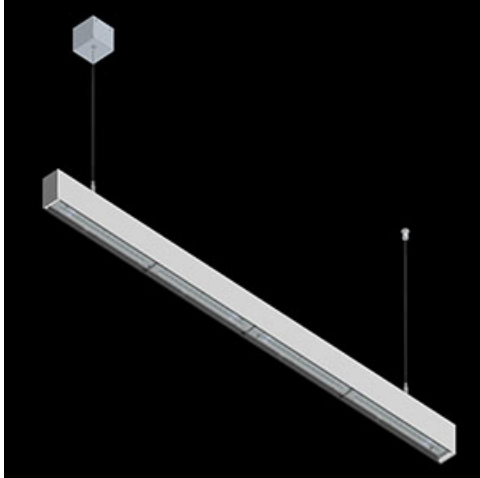

**Product:** X-LINE SLIM L-DOWN LED 4400 OPTICS-ASYM EDD 24 840 / L-1144MM S-1,5M

**Index:** 19.4090.3623.24

## Description

The luminaire is made of aluminum profile. There is only lower half-space light distribution (L-DOWN). Comparing to the traditional X-Line LED, size of the luminaire has been reduced, and all construction has been closed in a narrow 48 mm profile, which gives now a more elegant form of the product. The X-Line Slim uses a PLX or Micro-PRM opal diffuser or lenses. All of this allows to manipulate light and create lighting systems, facilitating the creation of comfortable vision in the interiors and their aesthetic appearance. The X-Line Slim luminaire is designed for mounting on suspensions.

## Product information

Category	Surface mounted luminaires
Family	X-LINE SLIM LED
Name	X-LINE SLIM L-DOWN LED 4400 OPTICS-ASYM EDD 24 840 / L-1144MM S-1,5M
Index	19.4090.3623.24

## Mechanical data

Assembly	surface mounted on slings
Material	aluminum
Color	anodised aluminum
Diffuser	OPTICS (optical system based on lenses)
Impact resistant	IK04
Dimensions [mm]	1425 x 48 x 70