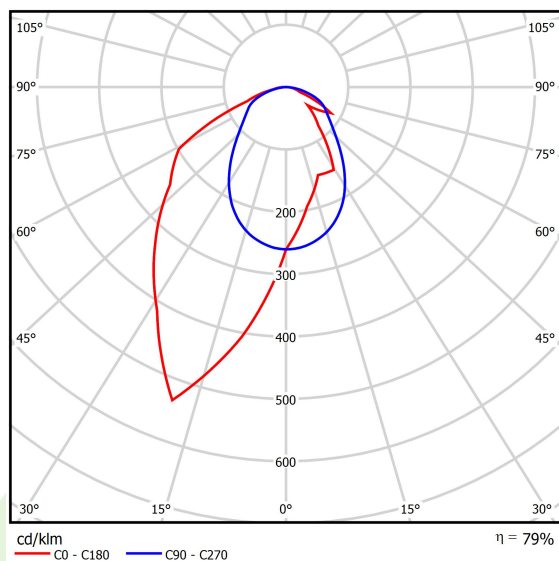

A graph of light