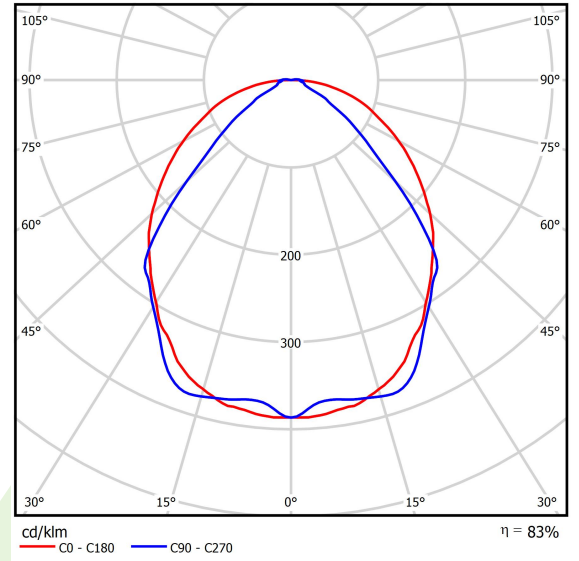

Product: X-LINE SLIM L-DOWN LED 5500 OPTICS-WIDE EDD 24 840 / L-1425MM S-1,5M

Index: 19.4090.2723.24

Description

The luminaire is made of aluminum profile. There is only lower half-space light distribution (L-DOWN). Comparing to the traditional X-Line LED, size of the luminaire has been reduced, and all construction has been closed in a narrow 48 mm profile, which gives now a more elegant form of the product. The X-Line Slim uses a PLX or Micro-PRM opal diffuser or lenses. All of this allows to manipulate light and create lighting systems, facilitating the creation of comfortable vision in the interiors and their aesthetic appearance. The X-Line Slim luminaire is designed for mounting on suspensions.

Product information

Category	Surface mounted luminaires
Family	X-LINE SLIM LED
Name	X-LINE SLIM L-DOWN LED 5500 OPTICS-WIDE EDD 24 840 / L-1425MM S-1,5M
Index	19.4090.2723.24

Light and electrical data

Light source	LED
Luminous flux LED [lm]	5727
LED power [W]	29
Luminaire luminous flux [lm]	4779
Power of luminaire [W]	30,5
Luminaire's light efficiency [lm/W]	156,7
Color of the light [K]	4000
CRI	>80
SDCM (LED sources)	3
Beam angle [°]	(C0-C180) / (C90-C270) - 101,8° / 88,4°
Protection against electric shock	I
Protection degree	IP40
Voltage	220..240 V, 50..60 Hz
Lifetime of LED sources [h]	100000 (1) / 147000 (2)
Lx/By	L80/B10 (1) / L70/B10 (2)
Operating temperature range [°C]	5 ÷ 30
Driver	DIM DALI (EDD)
Power factor cos φ	>0,95
Circuit load capacity	17 (B10), 28 (B16), 26 (C10), 41 (C16)

Mechanical data

Assembly	surface mounted on slings
Material	aluminum
Color	anodised aluminum
Diffuser	OPTICS (optical system based on lenses)
Impact resistant	IK04
Dimensions [mm]	1425 x 48 x 70

A graph of light