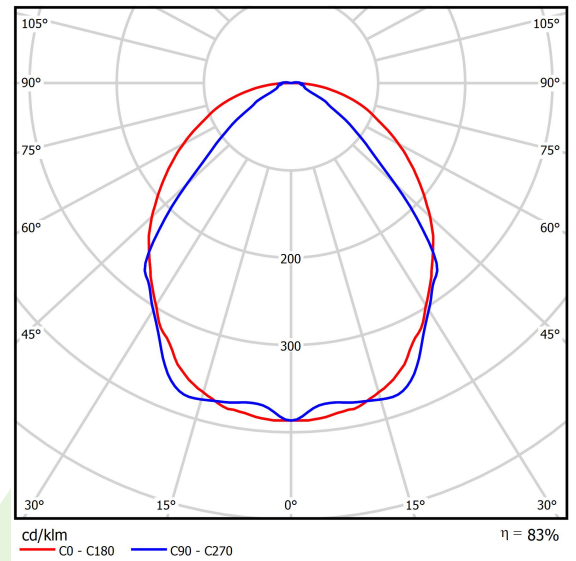

A graph of light