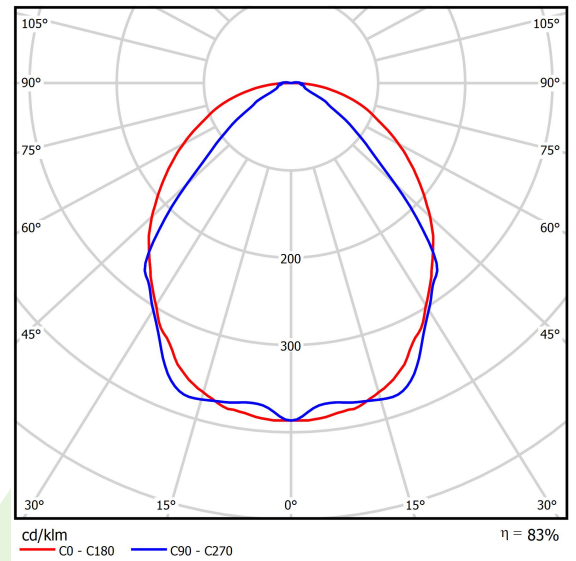

Product: X-LINE SLIM L-DOWN LED 3250 OPTICS-WIDE E 24 840 / L-1425MM S-1,5M

Index: 19.4090.2421.24

Description

The luminaire is made of aluminum profile. There is only lower half-space light distribution (L-DOWN). Comparing to the traditional X-Line LED, size of the luminaire has been reduced, and all construction has been closed in a narrow 48 mm profile, which gives now a more elegant form of the product. The X-Line Slim uses a PLX or Micro-PRM opal diffuser or lenses. All of this allows to manipulate light and create lighting systems, facilitating the creation of comfortable vision in the interiors and their aesthetic appearance. The X-Line Slim luminaire is designed for mounting on suspensions.

Product information

Category	Surface mounted luminaires
Family	X-LINE SLIM LED
Name	X-LINE SLIM L-DOWN LED 3250 OPTICS-WIDE E 24 840 / L-1425MM S-1,5M
Index	19.4090.2421.24

Light and electrical data

Light source	LED
Luminous flux LED [lm]	3273
LED power [W]	17,1
Luminaire luminous flux [lm]	2731
Power of luminaire [W]	18,3
Luminaire's light efficiency [lm/W]	149,2
Color of the light [K]	4000
CRI	>80
SDCM (LED sources)	3
Beam angle [°]	(C0-C180) / (C90-C270) - 101,8° / 88,4°
Protection against electric shock	I
Protection degree	IP40
Voltage	220..240 V, 50..60 Hz
Lifetime of LED sources [h]	100000 (1) / 147000 (2)
Lx/By	L80/B10 (1) / L70/B10 (2)
Operating temperature range [°C]	5 ÷ 30
Driver	standard on/off (E)
Power factor cos φ	>0,95
Circuit load capacity	30 (B10), 48 (B16), 43 (C10), 70 (C16)

Mechanical data

Assembly	surface mounted on slings
Material	aluminum
Color	anodised aluminum
Diffuser	OPTICS (optical system based on lenses)
Impact resistant	IK04
Dimensions [mm]	1425 x 48 x 70

A graph of light