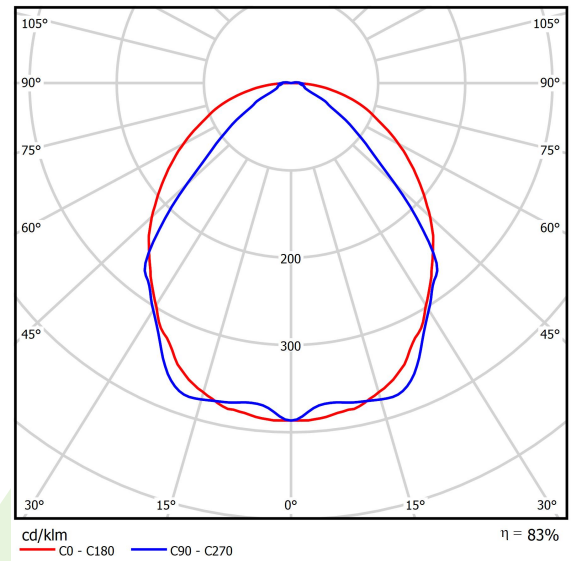

Product: X-LINE SLIM L-DOWN LED 3250 OPTICS-WIDE E 24 830 / L-1425MM S-1,5M

Index: 19.4090.2411.24

Description

The luminaire is made of aluminum profile. There is only lower half-space light distribution (L-DOWN). Comparing to the traditional X-Line LED, size of the luminaire has been reduced, and all construction has been closed in a narrow 48 mm profile, which gives now a more elegant form of the product. The X-Line Slim uses a PLX or Micro-PRM opal diffuser or lenses. All of this allows to manipulate light and create lighting systems, facilitating the creation of comfortable vision in the interiors and their aesthetic appearance. The X-Line Slim luminaire is designed for mounting on suspensions.

Product information

Category	Surface mounted luminaires
Family	X-LINE SLIM LED
Name	X-LINE SLIM L-DOWN LED 3250 OPTICS-WIDE E 24 830 / L-1425MM S-1,5M
Index	19.4090.2411.24

Light and electrical data

Light source	LED
Luminous flux LED [lm]	3158
LED power [W]	17,1
Luminaire luminous flux [lm]	2635
Power of luminaire [W]	18,3
Luminaire's light efficiency [lm/W]	144
Color of the light [K]	3000
CRI	>80
SDCM (LED sources)	3
Beam angle [°]	(C0-C180) / (C90-C270) - 101,8° / 88,4°
Protection against electric shock	I
Protection degree	IP40
Voltage	220..240 V, 50..60 Hz
Lifetime of LED sources [h]	100000 (1) / 147000 (2)
Lx/By	L80/B10 (1) / L70/B10 (2)
Operating temperature range [°C]	5 ÷ 30
Driver	standard on/off (E)
Power factor cos φ	>0,95
Circuit load capacity	30 (B10), 48 (B16), 43 (C10), 70 (C16)

Mechanical data

Assembly	surface mounted on slings
Material	aluminum
Color	anodised aluminum
Diffuser	OPTICS (optical system based on lenses)
Impact resistant	IK04
Dimensions [mm]	1425 x 48 x 70

A graph of light