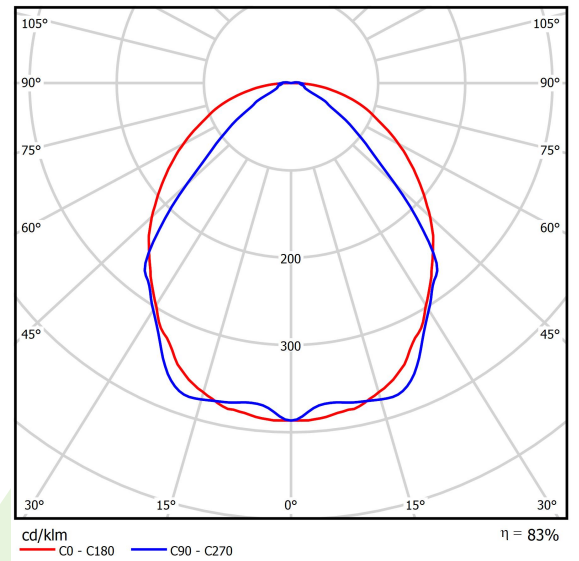

Product: X-LINE SLIM L-DOWN LED 4400 OPTICS-WIDE EDD 24 840 / L-1144MM S-1,5M

Index: 19.4090.1623.24

Description

The luminaire is made of aluminum profile. There is only lower half-space light distribution (L-DOWN). Comparing to the traditional X-Line LED, size of the luminaire has been reduced, and all construction has been closed in a narrow 48 mm profile, which gives now a more elegant form of the product. The X-Line Slim uses a PLX or Micro-PRM opal diffuser or lenses. All of this allows to manipulate light and create lighting systems, facilitating the creation of comfortable vision in the interiors and their aesthetic appearance. The X-Line Slim luminaire is designed for mounting on suspensions.

Product information

Category	Surface mounted luminaires
Family	X-LINE SLIM LED
Name	X-LINE SLIM L-DOWN LED 4400 OPTICS-WIDE EDD 24 840 / L-1144MM S-1,5M
Index	19.4090.1623.24

Light and electrical data

Light source	LED
Luminous flux LED [lm]	4565
LED power [W]	23,4
Luminaire luminous flux [lm]	3809
Power of luminaire [W]	24,7
Luminaire's light efficiency [lm/W]	154,2
Color of the light [K]	4000
CRI	>80
SDCM (LED sources)	3
Beam angle [°]	(C0-C180) / (C90-C270) - 101,8° / 88,4°
Protection against electric shock	I
Protection degree	IP40
Voltage	220..240 V, 50..60 Hz
Lifetime of LED sources [h]	100000 (1) / 147000 (2)
Lx/By	L80/B10 (1) / L70/B10 (2)
Operating temperature range [°C]	5 ÷ 30
Driver	DIM DALI (EDD)
Power factor cos φ	>0,95
Circuit load capacity	17 (B10), 28 (B16), 26 (C10), 41 (C16)

Mechanical data

Assembly	surface mounted on slings
Material	aluminum
Color	anodised aluminum
Diffuser	OPTICS (optical system based on lenses)
Impact resistant	IK04
Dimensions [mm]	1144 x 48 x 70

A graph of light