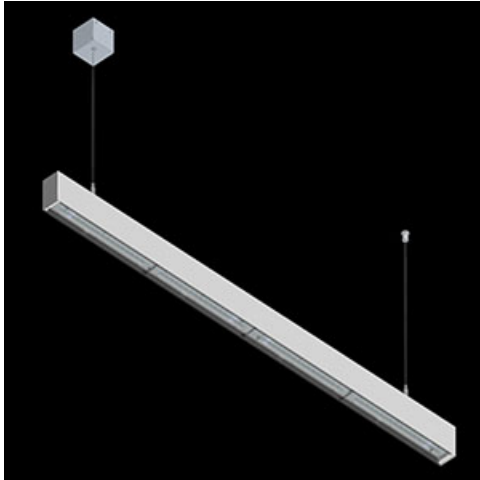

Product: X-LINE SLIM L-DOWN LED 4400 OPTICS-WIDE EDD 24 840 / L-1144MM S-1,5M

Index: 19.4090.1623.24

Description

The luminaire is made of aluminum profile. There is only lower half-space light distribution (L-DOWN). Comparing to the traditional X-Line LED, size of the luminaire has been reduced, and all construction has been closed in a narrow 48 mm profile, which gives now a more elegant form of the product. The X-Line Slim uses a PLX or Micro-PRM opal diffuser or lenses. All of this allows to manipulate light and create lighting systems, facilitating the creation of comfortable vision in the interiors and their aesthetic appearance. The X-Line Slim luminaire is designed for mounting on suspensions.

Product information

Category	Surface mounted luminaires
Family	X-LINE SLIM LED
Name	X-LINE SLIM L-DOWN LED 4400 OPTICS-WIDE EDD 24 840 / L-1144MM S-1,5M
Index	19.4090.1623.24

Light and electrical data

Light source	LED
Luminous flux LED [lm]	4565
LED power [W]	23,4
Luminaire luminous flux [lm]	3809
Power of luminaire [W]	24,7
Luminaire's light efficiency [lm/W]	154,2
Color of the light [K]	4000
CRI	>80
SDCM (LED sources)	3
Beam angle [°]	(C0-C180) / (C90-C270) - 101,8° / 88,4°
Protection against electric shock	I
Protection degree	IP40
Voltage	220..240 V, 50..60 Hz
Lifetime of LED sources [h]	100000 (1) / 147000 (2)
Lx/By	L80/B10 (1) / L70/B10 (2)
Operating temperature range [°C]	5 ÷ 30
Driver	DIM DALI (EDD)
Power factor cos φ	>0,95
Circuit load capacity	17 (B10), 28 (B16), 26 (C10), 41 (C16)

Mechanical data

Assembly	surface mounted on slings
Material	aluminum
Color	anodised aluminum
Diffuser	OPTICS (optical system based on lenses)
Impact resistant	IK04
Dimensions [mm]	1144 x 48 x 70

A graph of light