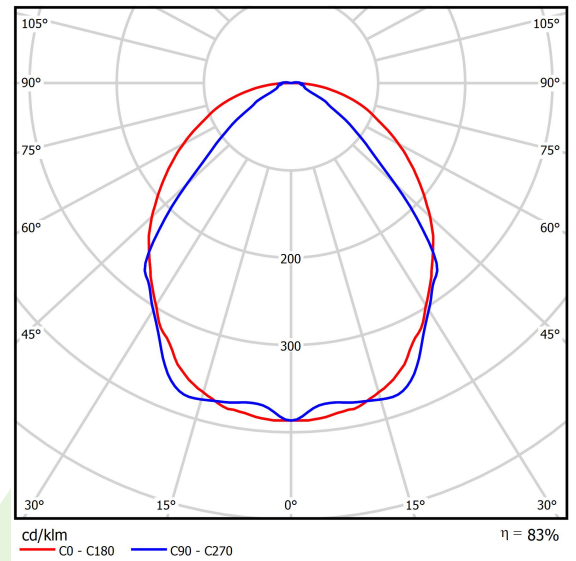

Product: X-LINE SLIM L-DOWN LED 4400 OPTICS-WIDE E 24 830 / L-1144MM S-1,5M

Index: 19.4090.1611.24

Description

The luminaire is made of aluminum profile. There is only lower half-space light distribution (L-DOWN). Comparing to the traditional X-Line LED, size of the luminaire has been reduced, and all construction has been closed in a narrow 48 mm profile, which gives now a more elegant form of the product. The X-Line Slim uses a PLX or Micro-PRM opal diffuser or lenses. All of this allows to manipulate light and create lighting systems, facilitating the creation of comfortable vision in the interiors and their aesthetic appearance. The X-Line Slim luminaire is designed for mounting on suspensions.

Product information

Category	Surface mounted luminaires
Family	X-LINE SLIM LED
Name	X-LINE SLIM L-DOWN LED 4400 OPTICS-WIDE E 24 830 / L-1144MM S-1,5M
Index	19.4090.1611.24

Light and electrical data

Light source	LED
Luminous flux LED [lm]	4406
LED power [W]	23,4
Luminaire luminous flux [lm]	3676
Power of luminaire [W]	24,7
Luminaire's light efficiency [lm/W]	148,8
Color of the light [K]	3000
CRI	>80
SDCM (LED sources)	3
Beam angle [°]	(C0-C180) / (C90-C270) - 101,8° / 88,4°
Protection against electric shock	I
Protection degree	IP40
Voltage	220..240 V, 50..60 Hz
Lifetime of LED sources [h]	100000 (1) / 147000 (2)
Lx/By	L80/B10 (1) / L70/B10 (2)
Operating temperature range [°C]	5 ÷ 30
Driver	standard on/off (E)
Power factor cos φ	>0,95
Circuit load capacity	30 (B10), 48 (B16), 43 (C10), 70 (C16)

Mechanical data

Assembly	surface mounted on slings
Material	aluminum
Color	anodised aluminum
Diffuser	OPTICS (optical system based on lenses)
Impact resistant	IK04
Dimensions [mm]	1144 x 48 x 70

A graph of light