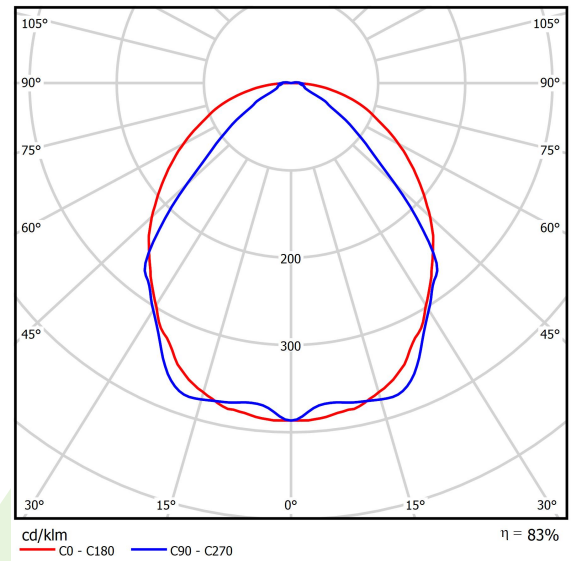

## Light and electrical data

Light source	LED
Luminous flux LED [lm]	2617
LED power [W]	13,3
Luminaire luminous flux [lm]	2184
Power of luminaire [W]	14,4
Luminaire's light efficiency [lm/W]	151,7
Color of the light [K]	4000
CRI	>80
SDCM (LED sources)	3
Beam angle [°]	(C0-C180) / (C90-C270) - 101,8° / 88,4°
Protection against electric shock	I
Protection degree	IP40
Voltage	220..240 V, 50..60 Hz
Lifetime of LED sources [h]	100000 (1) / 147000 (2)
Lx/By	L80/B10 (1) / L70/B10 (2)
Operating temperature range [°C]	5 ÷ 30
Driver	standard on/off (E)
Power factor cos φ	>0,95
Circuit load capacity	46 (B10), 74 (B16), 72 (C10), 115 (C16)

## A graph of light