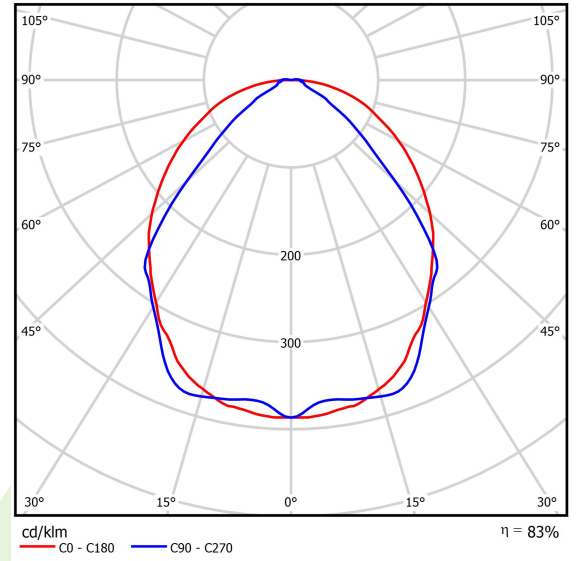

## Light and electrical data

Light source	LED
Luminous flux LED [lm]	2525
LED power [W]	13,3
Luminaire luminous flux [lm]	2107
Power of luminaire [W]	14,4
Luminaire's light efficiency [lm/W]	146,3
Color of the light [K]	3000
CRI	>80
SDCM (LED sources)	3
Beam angle [°]	(C0-C180) / (C90-C270) - 101,8° / 88,4°
Protection against electric shock	I
Protection degree	IP40
Voltage	220..240 V, 50..60 Hz
Lifetime of LED sources [h]	100000 (1) / 147000 (2)
Lx/By	L80/B10 (1) / L70/B10 (2)
Operating temperature range [°C]	5 ÷ 30
Driver	DIM DALI (EDD)
Power factor cos φ	>0,95
Circuit load capacity	14 (B10), 24 (B16), 22 (C10), 36 (C16)

## A graph of light