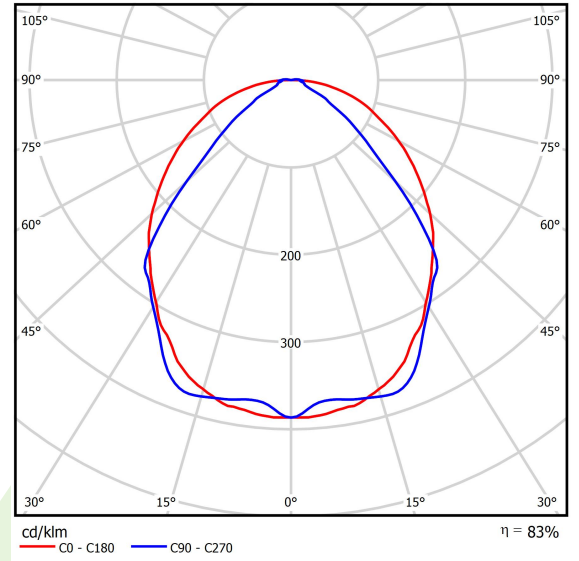

Product: X-LINE SLIM L-DOWN LED 2600 OPTICS-WIDE E 24 830 / L-1144MM S-1,5M

Index: 19.4090.1311.24

Description

The luminaire is made of aluminum profile. There is only lower half-space light distribution (L-DOWN). Comparing to the traditional X-Line LED, size of the luminaire has been reduced, and all construction has been closed in a narrow 48 mm profile, which gives now a more elegant form of the product. The X-Line Slim uses a PLX or Micro-PRM opal diffuser or lenses. All of this allows to manipulate light and create lighting systems, facilitating the creation of comfortable vision in the interiors and their aesthetic appearance. The X-Line Slim luminaire is designed for mounting on suspensions.

Product information

Category	Surface mounted luminaires
Family	X-LINE SLIM LED
Name	X-LINE SLIM L-DOWN LED 2600 OPTICS-WIDE E 24 830 / L-1144MM S-1,5M
Index	19.4090.1311.24

Light and electrical data

Light source	LED
Luminous flux LED [lm]	2525
LED power [W]	13,3
Luminaire luminous flux [lm]	2107
Power of luminaire [W]	14,4
Luminaire's light efficiency [lm/W]	146,3
Color of the light [K]	3000
CRI	>80
SDCM (LED sources)	3
Beam angle [°]	(C0-C180) / (C90-C270) - 101,8° / 88,4°
Protection against electric shock	I
Protection degree	IP40
Voltage	220..240 V, 50..60 Hz
Lifetime of LED sources [h]	100000 (1) / 147000 (2)
Lx/By	L80/B10 (1) / L70/B10 (2)
Operating temperature range [°C]	5 ÷ 30
Driver	standard on/off (E)
Power factor cos φ	>0,95
Circuit load capacity	46 (B10), 74 (B16), 72 (C10), 115 (C16)

Mechanical data

Assembly	surface mounted on slings
Material	aluminum
Color	anodised aluminum
Diffuser	OPTICS (optical system based on lenses)
Impact resistant	IK04
Dimensions [mm]	1144 x 48 x 70

A graph of light