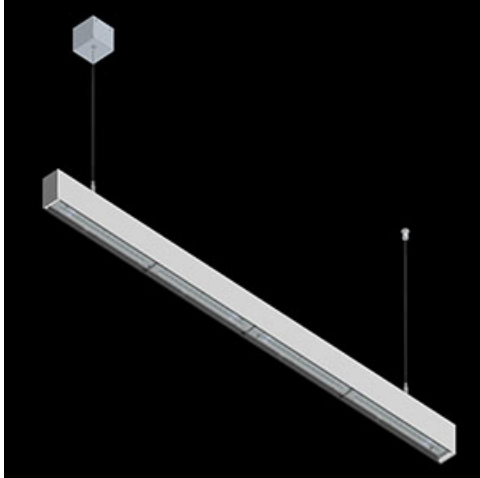

Product: X-LINE SLIM L-DOWN LED 2600 OPTICS-WIDE E 24 830 / L-1144MM S-1,5M

Index: 19.4090.1311.24

Description

The luminaire is made of aluminum profile. There is only lower half-space light distribution (L-DOWN). Comparing to the traditional X-Line LED, size of the luminaire has been reduced, and all construction has been closed in a narrow 48 mm profile, which gives now a more elegant form of the product. The X-Line Slim uses a PLX or Micro-PRM opal diffuser or lenses. All of this allows to manipulate light and create lighting systems, facilitating the creation of comfortable vision in the interiors and their aesthetic appearance. The X-Line Slim luminaire is designed for mounting on suspensions.

Product information

Category	Surface mounted luminaires
Family	X-LINE SLIM LED
Name	X-LINE SLIM L-DOWN LED 2600 OPTICS-WIDE E 24 830 / L-1144MM S-1,5M
Index	19.4090.1311.24

Light and electrical data

Light source	LED
Luminous flux LED [lm]	2525
LED power [W]	13,3
Luminaire luminous flux [lm]	2107
Power of luminaire [W]	14,4
Luminaire's light efficiency [lm/W]	146,3
Color of the light [K]	3000
CRI	>80
SDCM (LED sources)	3
Beam angle [°]	(C0-C180) / (C90-C270) - 101,8° / 88,4°
Protection against electric shock	I
Protection degree	IP40
Voltage	220..240 V, 50..60 Hz
Lifetime of LED sources [h]	100000 (1) / 147000 (2)
Lx/By	L80/B10 (1) / L70/B10 (2)
Operating temperature range [°C]	5 ÷ 30
Driver	standard on/off (E)
Power factor cos φ	>0,95
Circuit load capacity	46 (B10), 74 (B16), 72 (C10), 115 (C16)

Mechanical data

Assembly	surface mounted on slings
Material	aluminum
Color	anodised aluminum
Diffuser	OPTICS (optical system based on lenses)
Impact resistant	IK04
Dimensions [mm]	1144 x 48 x 70

A graph of light