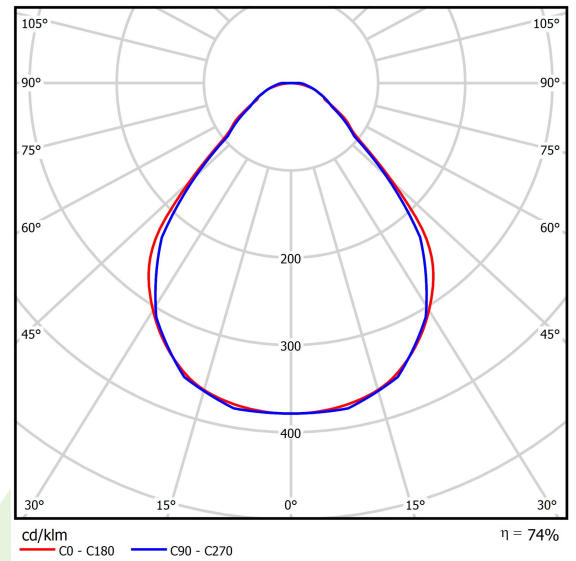

A graph of light