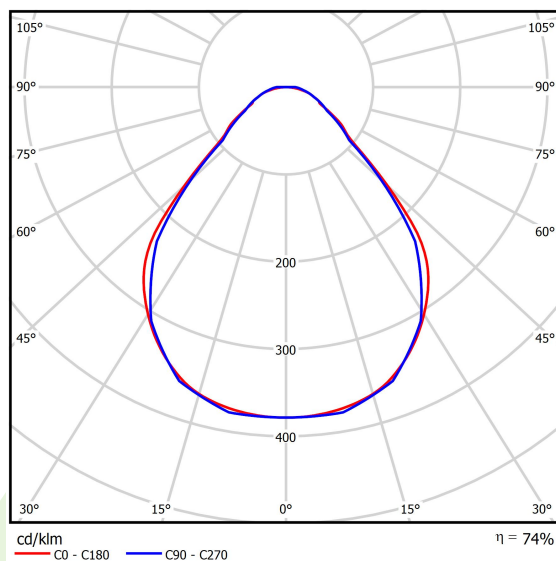

Product: X-LINE SLIM L-DOWN LED 5200 MICRO-PRM EDD 24 840 / L-2258MM S-1,5M

Index: 19.4089.6723.24

Description

The luminaire is made of aluminum profile. There is only lower half-space light distribution (L-DOWN). Comparing to the traditional X-Line LED, size of the luminaire has been reduced, and all construction has been closed in a narrow 48 mm profile, which gives now a more elegant form of the product. The X-Line Slim uses a PLX or Micro-PRM opal diffuser or lenses. All of this allows to manipulate light and create lighting systems, facilitating the creation of comfortable vision in the interiors and their aesthetic appearance. The X-Line Slim luminaire is designed for mounting on suspensions.

Product information

Category	Surface mounted luminaires
Family	X-LINE SLIM LED
Name	X-LINE SLIM L-DOWN LED 5200 MICRO-PRM EDD 24 840 / L-2258MM S-1,5M
Index	19.4089.6723.24

Light and electrical data

Light source	LED
Luminous flux LED [lm]	5234
LED power [W]	26,6
Luminaire luminous flux [lm]	3890
Power of luminaire [W]	28,2
Luminaire's light efficiency [lm/W]	137,9
Color of the light [K]	4000
CRI	>80
SDCM (LED sources)	3
Beam angle [°]	(C0-C180) / (C90-C270) - 88,4° / 86°
Protection against electric shock	I
Protection degree	IP40
Voltage	220..240 V, 50..60 Hz
Lifetime of LED sources [h]	100000 (1) / 147000 (2)
Lx/By	L80/B10 (1) / L70/B10 (2)
Operating temperature range [°C]	5 ÷ 30
Driver	DIM DALI (EDD)
Power factor cos φ	>0,95
Circuit load capacity	17 (B10), 28 (B16), 26 (C10), 41 (C16)

Mechanical data

Assembly	surface mounted on slings
Material	aluminum
Color	anodised aluminum
Diffuser	Micro-PRM (micro-prismatic diffuser PMMA)
Impact resistant	IK04
Dimensions [mm]	2258 x 48 x 70

A graph of light