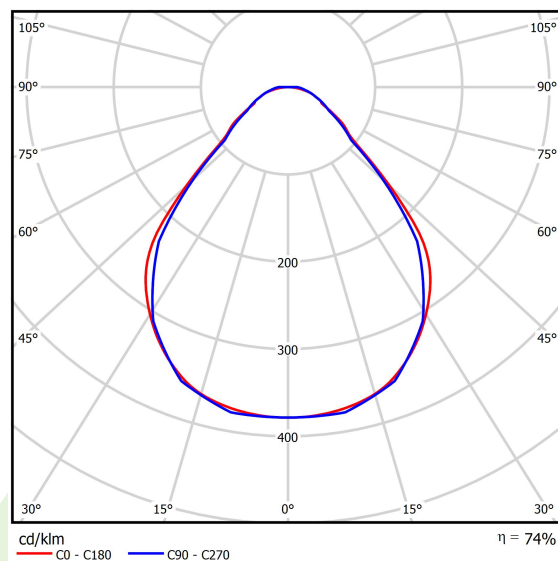

A graph of light