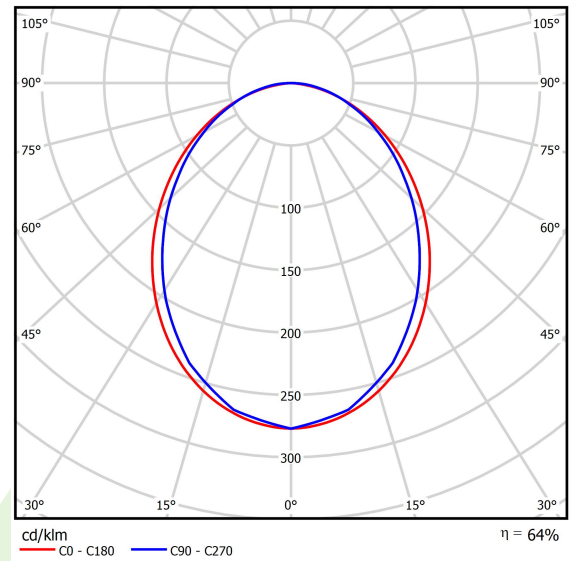

Product: X-LINE SLIM L-DOWN LED 5200 PLX E 24 840 / L-2258MM S-1,5M

Index: 19.4089.3721.24

Description

The luminaire is made of aluminum profile. There is only lower half-space light distribution (L-DOWN). Comparing to the traditional X-Line LED, size of the luminaire has been reduced, and all construction has been closed in a narrow 48 mm profile, which gives now a more elegant form of the product. The X-Line Slim uses a PLX or Micro-PRM opal diffuser or lenses. All of this allows to manipulate light and create lighting systems, facilitating the creation of comfortable vision in the interiors and their aesthetic appearance. The X-Line Slim luminaire is designed for mounting on suspensions.

Product information

Category	Surface mounted luminaires
Family	X-LINE SLIM LED
Name	X-LINE SLIM L-DOWN LED 5200 PLX E 24 840 / L-2258MM S-1,5M
Index	19.4089.3721.24

Light and electrical data

Light source	LED
Luminous flux LED [lm]	5234
LED power [W]	26,6
Luminaire luminous flux [lm]	3358
Power of luminaire [W]	28,2
Luminaire's light efficiency [lm/W]	119,1
Color of the light [K]	4000
CRI	>80
SDCM (LED sources)	3
Beam angle [°]	(C0-C180) / (C90-C270) - 96,4° / 90,2°
Protection against electric shock	I
Protection degree	IP40
Voltage	220..240 V, 50..60 Hz
Lifetime of LED sources [h]	100000 (1) / 147000 (2)
Lx/By	L80/B10 (1) / L70/B10 (2)
Operating temperature range [°C]	5 ÷ 30
Driver	standard on/off (E)
Power factor cos φ	>0,95
Circuit load capacity	30 (B10), 48 (B16), 43 (C10), 70 (C16)

Mechanical data

Assembly	surface mounted on slings
Material	aluminum
Color	anodised aluminum
Diffuser	PLX (PMMA opal)
Impact resistant	IK04
Weight [kg]	3,54
Dimensions [mm]	2258 x 48 x 70

A graph of light