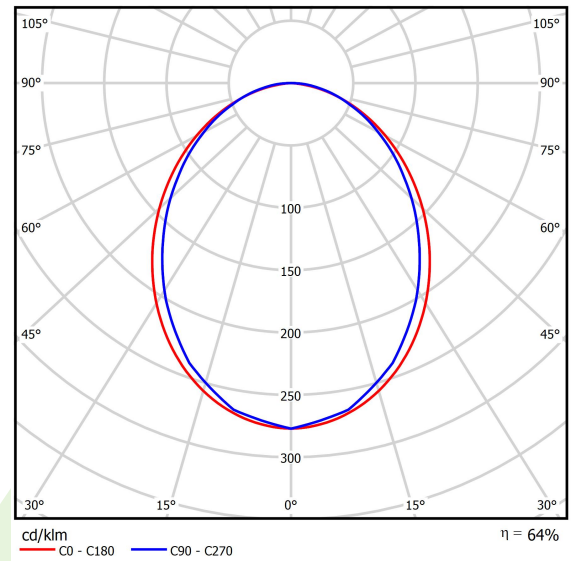

## Light and electrical data

Light source	LED
Luminous flux LED [lm]	4565
LED power [W]	23,4
Luminaire luminous flux [lm]	2929
Power of luminaire [W]	24,7
Luminaire's light efficiency [lm/W]	118,6
Color of the light [K]	4000
CRI	>80
SDCM (LED sources)	3
Beam angle [°]	(C0-C180) / (C90-C270) - 96,4° / 90,2°
Protection against electric shock	I
Protection degree	IP40
Voltage	220..240 V, 50..60 Hz
Lifetime of LED sources [h]	100000 (1) / 147000 (2)
Lx/By	L80/B10 (1) / L70/B10 (2)
Operating temperature range [°C]	5 ÷ 30
Driver	DIM DALI (EDD)
Power factor cos φ	>0,95
Circuit load capacity	17 (B10), 28 (B16), 26 (C10), 41 (C16)

## A graph of light