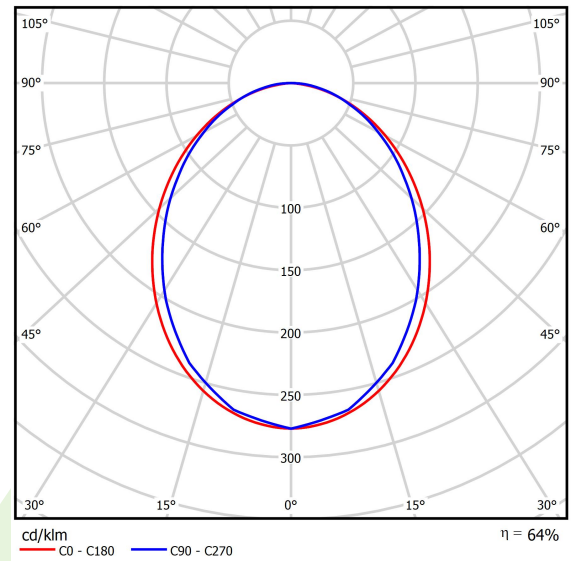

Product: X-LINE SLIM L-DOWN LED 4400 PLX E 24 840 / L-1138MM S-1,5M

Index: 19.4089.1621.24

Description

The luminaire is made of aluminum profile. There is only lower half-space light distribution (L-DOWN). Comparing to the traditional X-Line LED, size of the luminaire has been reduced, and all construction has been closed in a narrow 48 mm profile, which gives now a more elegant form of the product. The X-Line Slim uses a PLX or Micro-PRM opal diffuser or lenses. All of this allows to manipulate light and create lighting systems, facilitating the creation of comfortable vision in the interiors and their aesthetic appearance. The X-Line Slim luminaire is designed for mounting on suspensions.

Product information

Category	Surface mounted luminaires
Family	X-LINE SLIM LED
Name	X-LINE SLIM L-DOWN LED 4400 PLX E 24 840 / L-1138MM S-1,5M
Index	19.4089.1621.24

Light and electrical data

Light source	LED
Luminous flux LED [lm]	4565
LED power [W]	23,4
Luminaire luminous flux [lm]	2929
Power of luminaire [W]	24,7
Luminaire's light efficiency [lm/W]	118,6
Color of the light [K]	4000
CRI	>80
SDCM (LED sources)	3
Beam angle [°]	(C0-C180) / (C90-C270) - 96,4° / 90,2°
Protection against electric shock	I
Protection degree	IP40
Voltage	220..240 V, 50..60 Hz
Lifetime of LED sources [h]	100000 (1) / 147000 (2)
Lx/By	L80/B10 (1) / L70/B10 (2)
Operating temperature range [°C]	5 ÷ 30
Driver	standard on/off (E)
Power factor cos φ	>0,95
Circuit load capacity	30 (B10), 48 (B16), 43 (C10), 70 (C16)

Mechanical data

Assembly	surface mounted on slings
Material	aluminum
Color	anodised aluminum
Diffuser	PLX (PMMA opal)
Impact resistant	IK04
Weight [kg]	2
Dimensions [mm]	1138 x 48 x 70

A graph of light

Accessories