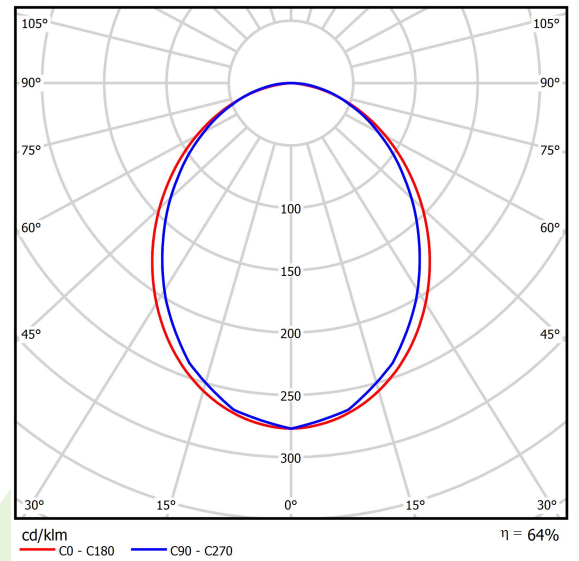

Product: X-LINE SLIM L-DOWN LED 2600 PLX E 24 840 / L-1138MM S-1,5M

Index: 19.4089.1321.24

Description

The luminaire is made of aluminum profile. There is only lower half-space light distribution (L-DOWN). Comparing to the traditional X-Line LED, size of the luminaire has been reduced, and all construction has been closed in a narrow 48 mm profile, which gives now a more elegant form of the product. The X-Line Slim uses a PLX or Micro-PRM opal diffuser or lenses. All of this allows to manipulate light and create lighting systems, facilitating the creation of comfortable vision in the interiors and their aesthetic appearance. The X-Line Slim luminaire is designed for mounting on suspensions.

Product information

Category	Surface mounted luminaires
Family	X-LINE SLIM LED
Name	X-LINE SLIM L-DOWN LED 2600 PLX E 24 840 / L-1138MM S-1,5M
Index	19.4089.1321.24

Light and electrical data

Light source	LED
Luminous flux LED [lm]	2617
LED power [W]	13,3
Luminaire luminous flux [lm]	1679
Power of luminaire [W]	14,4
Luminaire's light efficiency [lm/W]	116,6
Color of the light [K]	4000
CRI	>80
SDCM (LED sources)	3
Beam angle [°]	(C0-C180) / (C90-C270) - 96,4° / 90,2°
Protection against electric shock	I
Protection degree	IP40
Voltage	220..240 V, 50..60 Hz
Lifetime of LED sources [h]	100000 (1) / 147000 (2)
Lx/By	L80/B10 (1) / L70/B10 (2)
Operating temperature range [°C]	5 ÷ 30
Driver	standard on/off (E)
Power factor cos φ	>0,95
Circuit load capacity	22 (B10), 34 (B16), 33 (C10), 54 (C16)

Mechanical data

Assembly	surface mounted on slings
Material	aluminum
Color	anodised aluminum
Diffuser	PLX (PMMA opal)
Impact resistant	IK04
Weight [kg]	2
Dimensions [mm]	1138 x 48 x 70

A graph of light

Accessories