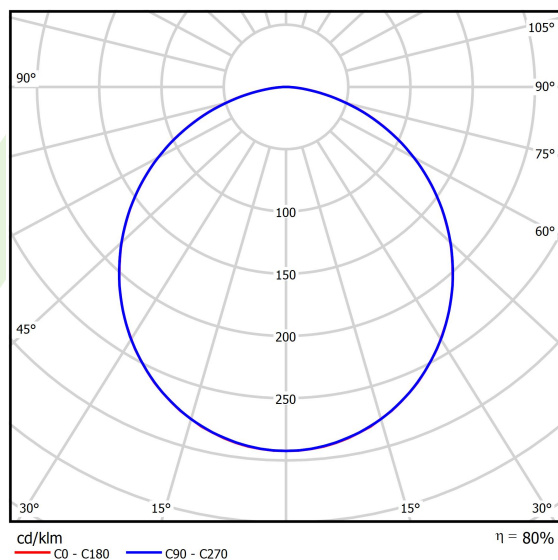

## Light and electrical data

Light source	LED
Luminous flux LED [lm]	11750
LED power [W]	72
Luminaire luminous flux [lm]	9458
Power of luminaire [W]	73,5
Luminaire's light efficiency [lm/W]	128,7
Color of the light [K]	4000
CRI	>95
SDCM (LED sources)	3
Beam angle [°]	(C0-C180) / (C90-C270) - 109,6° / 109,6°
Photobiological risk class (IEC/EN 62471)	RG0
Protection against electric shock	I
Protection degree	IP65
Voltage	220..240 V, 50..60 Hz
Lifetime of LED sources [h]	100000 (1) / 147000 (2)
Lx/By	L80/B10 (1) / L70/B50 (2)
Operating temperature range [°C]	5 ÷ 30
Driver	standard on/off (E)
Power factor cos φ	>0,95
Circuit load capacity	9 (B10), 15 (B16), 15 (C10), 24 (C16)

## A graph of light