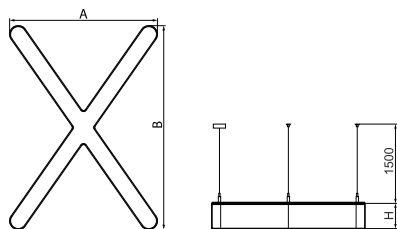

Product information

Category	Architectural luminaires
Family	ARTSHAPE X LED
Name	ARTSHAPE X LED 8000 PLX E 34 840 / S-1,5M
Index	19.4023.1221.34

Light and electrical data

Light source	LED
Luminous flux LED [lm]	7920
LED power [W]	55
Luminaire luminous flux [lm]	4153
Power of luminaire [W]	62
Luminaire's light efficiency [lm/W]	67
Color of the light [K]	4000
CRI	>80
SDCM (LED sources)	3
Beam angle [°]	(C0-C180) / (C90-C270) - 113,4° / 111,8°
Photobiological risk class (IEC/EN 62471)	RG0
Protection against electric shock	I
Protection degree	IP40
Voltage	220..240 V, 50..60 Hz
Lifetime of LED sources [h]	60000
Lx/By	L80/B10
Operating temperature range [°C]	0 ÷ 30
Driver	standard on/off (E)
Power factor cos φ	>0,95
Circuit load capacity	9 (B10), 15 (B16), 15 (C10), 24 (C16)

Mechanical data

Assembly	surface mounted on slings
Material	aluminum
Color	RAL 9016 (white)
Diffuser	PLX (PMMA opal)
Impact resistant	IK04
Weight [kg]	5,28
Dimensions [mm]	726 x 1000 x 80

A graph of light

Accessories

Index 6E1-500OKW1P-3

Name SUSPENSION NEW TYPE-J 34
LENGHT 1,5M WIRE 3X 1-POINT

Index 6E1-8670-B-1,5

Name SUSPENSION NEW TYPE-E
LENGHT-1,5 METER WITHOUT
WIRE 1-POINT