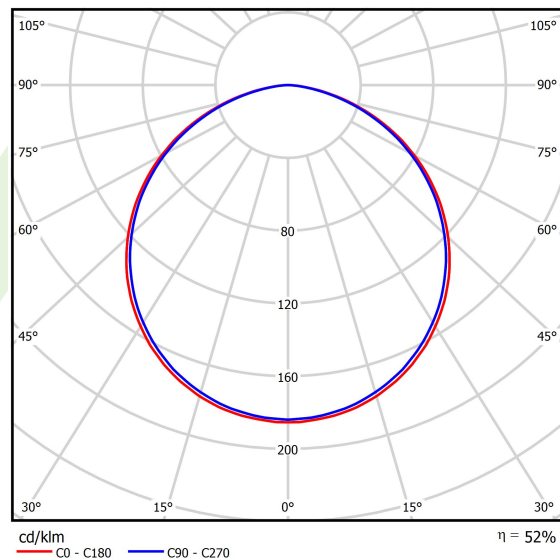

Product information

Category	Architectural luminaires
Family	ARTSHAPE X LED
Name	ARTSHAPE X LED 8000 PLX E 34 840 / S-1,5M
Index	19.4023.1221.34

Light and electrical data

Light source	LED
Luminous flux LED [lm]	7920
LED power [W]	55
Luminaire luminous flux [lm]	4153
Power of luminaire [W]	62
Luminaire's light efficiency [lm/W]	67
Color of the light [K]	4000
CRI	>80
SDCM (LED sources)	3
Beam angle [°]	(C0-C180) / (C90-C270) - 113,4° / 111,8°
Photobiological risk class (IEC/EN 62471)	RG0
Protection against electric shock	I
Protection degree	IP40
Voltage	220..240 V, 50..60 Hz
Lifetime of LED sources [h]	60000
Lx/By	L80/B10
Operating temperature range [°C]	0 ÷ 30
Driver	standard on/off (E)
Power factor cos φ	>0,95
Circuit load capacity	9 (B10), 15 (B16), 15 (C10), 24 (C16)

Mechanical data

Assembly	surface mounted on slings
Material	aluminum
Color	RAL 9016 (white)
Diffuser	PLX (PMMA opal)
Impact resistant	IK04
Weight [kg]	5,28
Dimensions [mm]	726 x 1000 x 80

A graph of light