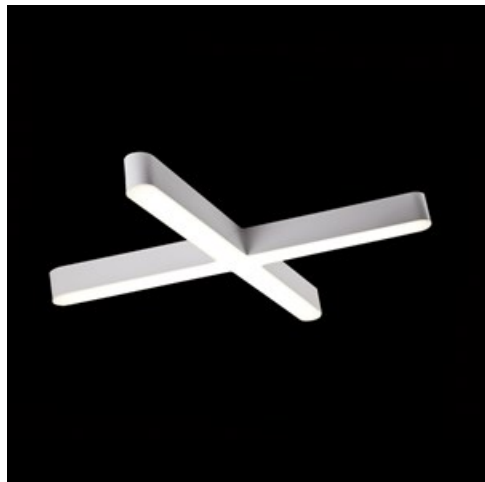

Product: ARTSHAPE X LED 8000 PLX E 34 840 / S-1,5M

Index: 19.4023.1221.34

Description

Modernistic architectural luminaire in shapes of popular geometrical figures and fashionable design of simple form. The luminaire is adjusted to be mounted on slings. It is equipped with highly efficient LED light sources. Various options of luminous flux and colour temperature are available. The sides of the shade are made of thin-walled aluminium profile. In combination with a possibility of painting according to RAL palette, the luminaires allow to achieve a unique arrangement of various premises. Perfectly even surface-emitting is made of material which has very good light transmittance factor and has good diffusion parameters. This luminaire is dedicated to room of high stylistic requirements. It is perfect for hotel atrium, office receptions, architectural studios, conference rooms or halls and corridors in exclusive buildings as well as for theatres or modern shops in shopping centres.

Product information

Category	Architectural luminaires
Family	ARTSHAPE X LED
Name	ARTSHAPE X LED 8000 PLX E 34 840 / S-1,5M
Index	19.4023.1221.34

Light and electrical data

Light source	LED
Luminous flux LED [lm]	7920
LED power [W]	55
Luminaire luminous flux [lm]	4153
Power of luminaire [W]	62
Luminaire's light efficiency [lm/W]	67
Color of the light [K]	4000
CRI	>80
SDCM (LED sources)	3
Beam angle [°]	(C0-C180) / (C90-C270) - 113,4° / 111,8°
Photobiological risk class (IEC/EN 62471)	RG0
Protection against electric shock	I
Protection degree	IP40
Voltage	220..240 V, 50..60 Hz
Lifetime of LED sources [h]	60000
Lx/By	L80/B10
Operating temperature range [°C]	0 ÷ 30
Driver	standard on/off (E)
Power factor cos φ	>0,95
Circuit load capacity	9 (B10), 15 (B16), 15 (C10), 24 (C16)

Mechanical data

Assembly	surface mounted on slings
Material	aluminum
Color	RAL 9016 (white)
Diffuser	PLX (PMMA opal)
Impact resistant	IK04
Weight [kg]	5,28
Dimensions [mm]	726 x 1000 x 80

A graph of light