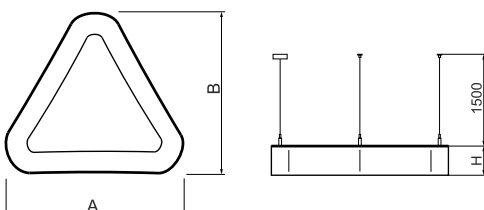

Product information

Category	Architectural luminaires
Family	ARTSHAPE THREE LED
Name	ARTSHAPE THREE LED SMALL FULL UP&DOWN 2800/6000 PLX E 34 840 / S-1,5M
Index	19.4021.4121.34

Light and electrical data

Light source	LED
Luminous flux LED [lm]	2888/6192
LED power [W]	22/44
Luminaire luminous flux [lm]	7111
Power of luminaire [W]	73
Luminaire's light efficiency [lm/W]	97,4
Color of the light [K]	4000
CRI	>80
SDCM (LED sources)	4
Beam angle [°]	(C0-C180) / (C90-C270) - 111,2° / 114,2°
Protection against electric shock	I
Protection degree	IP20
Voltage	220..240 V, 50..60 Hz
Lifetime of LED sources [h]	35000
Lx/By	L80/B10
Operating temperature range [°C]	0 ÷ 30
Driver	standard on/off (E)
Power factor cos φ	>0,95
Circuit load capacity	6 (B10), 11 (B16), 9 (C10), 15 (C16)

Mechanical data

Assembly	surface mounted on slings
Material	aluminum
Color	RAL 9016 (white)
Diffuser	PLX (PMMA opal)
Impact resistant	IK04
Dimensions [mm]	630 x 575 x 85

A graph of light

Accessories

Index 6E1-500OKW1P-3