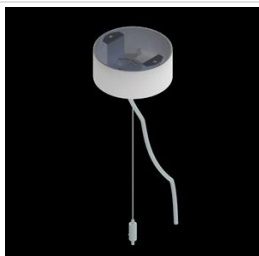

Product: ARTSHAPE THREE LED SMALL FULL UP&DOWN 2800/6000 PLX E 34 840 / S-1,5M

Index: 19.4021.4121.34

Description

Modernistic architectural luminaire in shapes of popular geometrical figures and fashionable design of simple form. The luminaire is adjusted to be mounted on slings. It is equipped with highly efficient LED light sources. Various options of luminous flux and colour temperature are available. The sides of the shade are made of thin-walled aluminium profile. In combination with a possibility of painting according to RAL palette, the luminaires allow to achieve a unique arrangement of various premises. Perfectly even surface-emitting is made of material which has very good light transmittance factor and has good diffusion parameters. This luminaire is dedicated to room of high stylistic requirements. It is perfect for hotel atrium, office receptions, architectural studios, conference rooms or halls and corridors in exclusive buildings as well as for theatres or modern shops in shopping centres. Direct-indirect light distribution.

Light source	LED
Luminous flux LED [lm]	2888/6192
LED power [W]	22/44
Luminaire luminous flux [lm]	7111
Power of luminaire [W]	73
Luminaire's light efficiency [lm/W]	97,4
Color of the light [K]	4000
CRI	>80
SDCM (LED sources)	4
Beam angle [°]	(C0-C180) / (C90-C270) - 111,2° / 114,2°
Protection against electric shock	I
Protection degree	IP20
Voltage	220..240 V, 50..60 Hz
Lifetime of LED sources [h]	35000
Lx/By	L80/B10
Operating temperature range [°C]	0 ÷ 30
Driver	standard on/off (E)
Power factor cos φ	>0,95
Circuit load capacity	6 (B10), 11 (B16), 9 (C10), 15 (C16)

Mechanical data

Assembly	surface mounted on slings
Material	aluminum
Color	RAL 9016 (white)
Diffuser	PLX (PMMA opal)
Impact resistant	IK04
Dimensions [mm]	630 x 575 x 85

A graph of light

Accessories

Index 6E1-500OKW1P-3

Name SUSPENSION NEW TYPE-J 34
LENGHT 1,5M WIRE 3X 1-POINT

Index 6E1-8670-B-1,5

Name SUSPENSION NEW TYPE-E
LENGHT-1,5 METER WITHOUT
WIRE 1-POINT