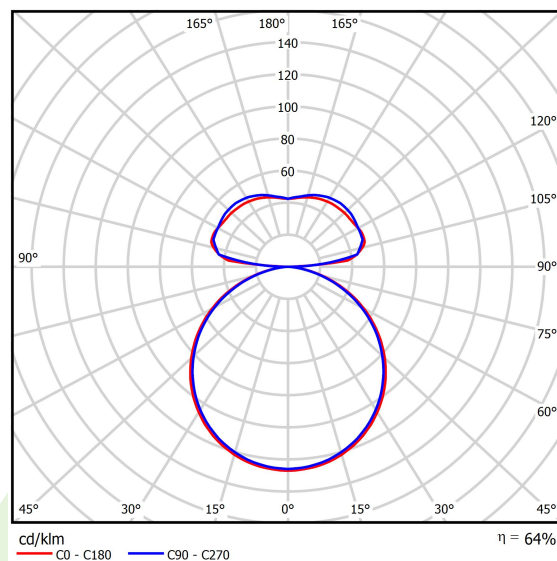

A graph of light