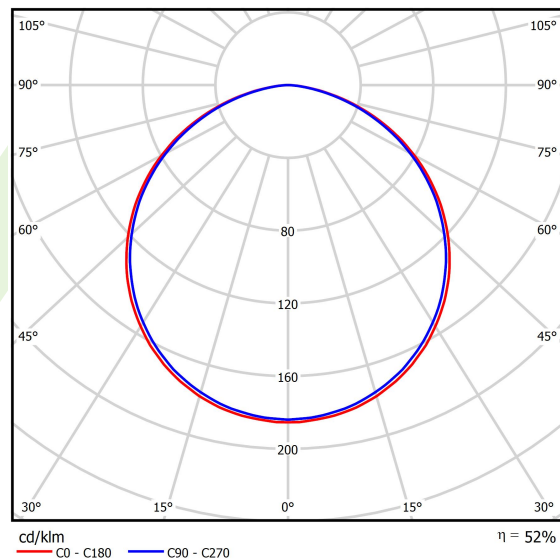

Product information

Category	Architectural luminaires
Family	ARTSHAPE THREE LED
Name	ARTSHAPE THREE LED LARGE EDGE SUSPENDED 6000 PLX EDD 34 840 / S-1,5M
Index	19.4020.3323.34

Light and electrical data

Light source	LED
Luminous flux LED [lm]	5940
LED power [W]	46
Luminaire luminous flux [lm]	3115
Power of luminaire [W]	50
Luminaire's light efficiency [lm/W]	62,3
Color of the light [K]	4000
CRI	>80
SDCM (LED sources)	3
Beam angle [°]	(C0-C180) / (C90-C270) - 113,4° / 111,8°
Photobiological risk class (IEC/EN 62471)	RG0
Protection against electric shock	I
Protection degree	IP40
Voltage	220..240 V, 50..60 Hz
Lifetime of LED sources [h]	60000
Lx/By	L80/B10
Operating temperature range [°C]	0 ÷ 30
Driver	DIM DALI (EDD)
Power factor cos φ	>0,95
Circuit load capacity	12 (B10), 20 (B16), 20 (C10), 32 (C16)

Mechanical data

Assembly	surface mounted on slings
Material	aluminum
Color	RAL 9016 (white)
Diffuser	PLX (PMMA opal)
Impact resistant	IK04
Dimensions [mm]	1170 x 1043 x 85

A graph of light

Accessories

Index 6E1-500OKW1P-5